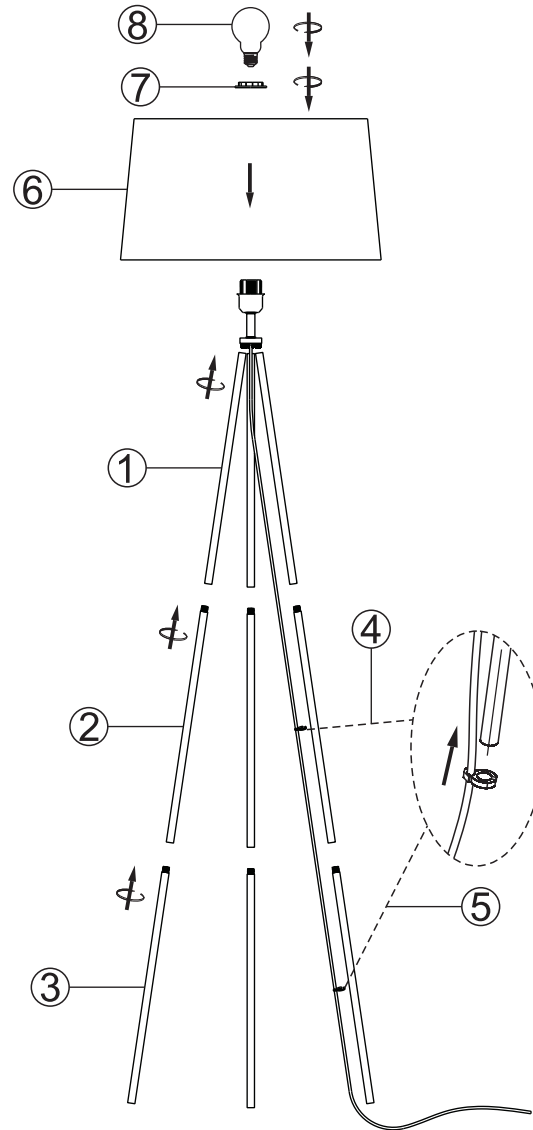

FREYA
TRADITION OF QUALITY

INSTRUCTION

MODEL: FR5152-FL-01-B

 1 X E27 (40W)

FREYA-LIGHT.COM