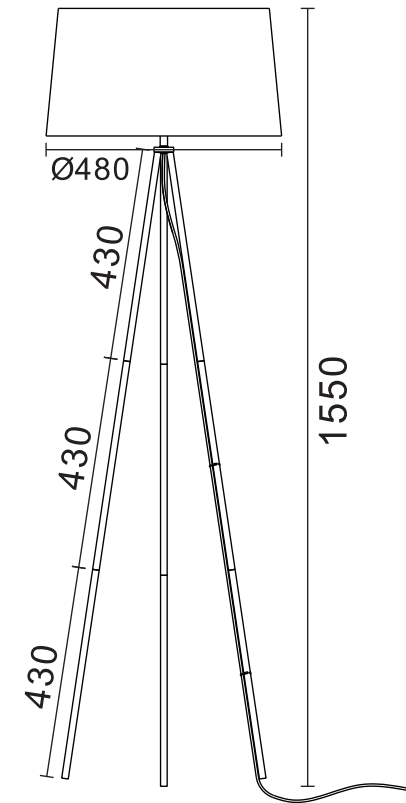

FREYA
TRADITION OF QUALITY

INSTRUCTION

MODEL: FR5152-FL-01-B

 1 X E27 (40W)

FREYA-LIGHT.COM