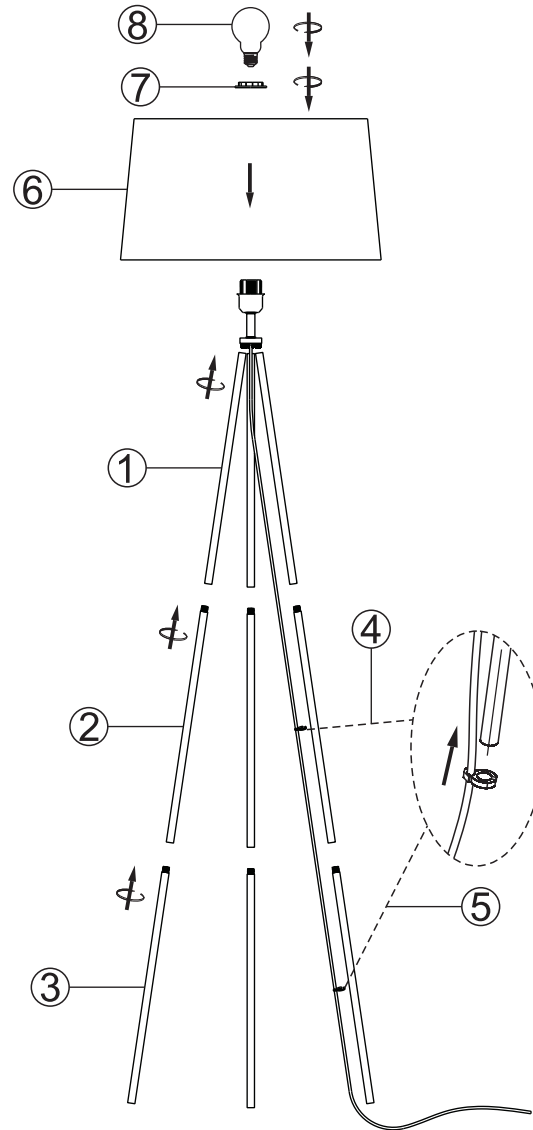

FREYA
TRADITION OF QUALITY

INSTRUCTION

MODEL: FR5152-FL-01-W

 1 X E27 (40W)

FREYA-LIGHT.COM