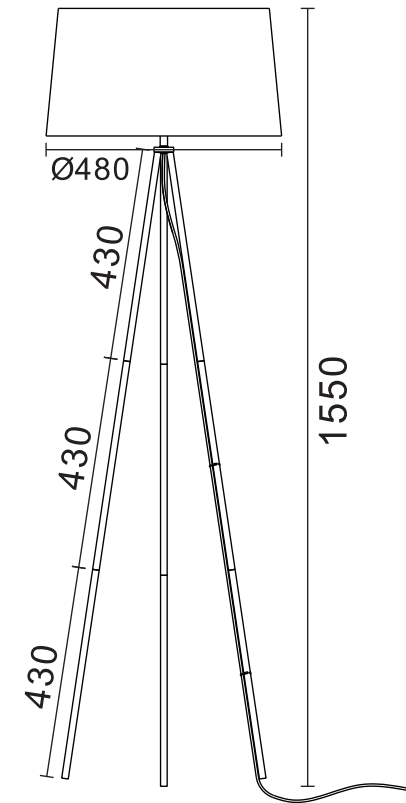

FREYA
TRADITION OF QUALITY

INSTRUCTION

MODEL: FR5152-FL-01-W

 1 X E27 (40W)

FREYA-LIGHT.COM