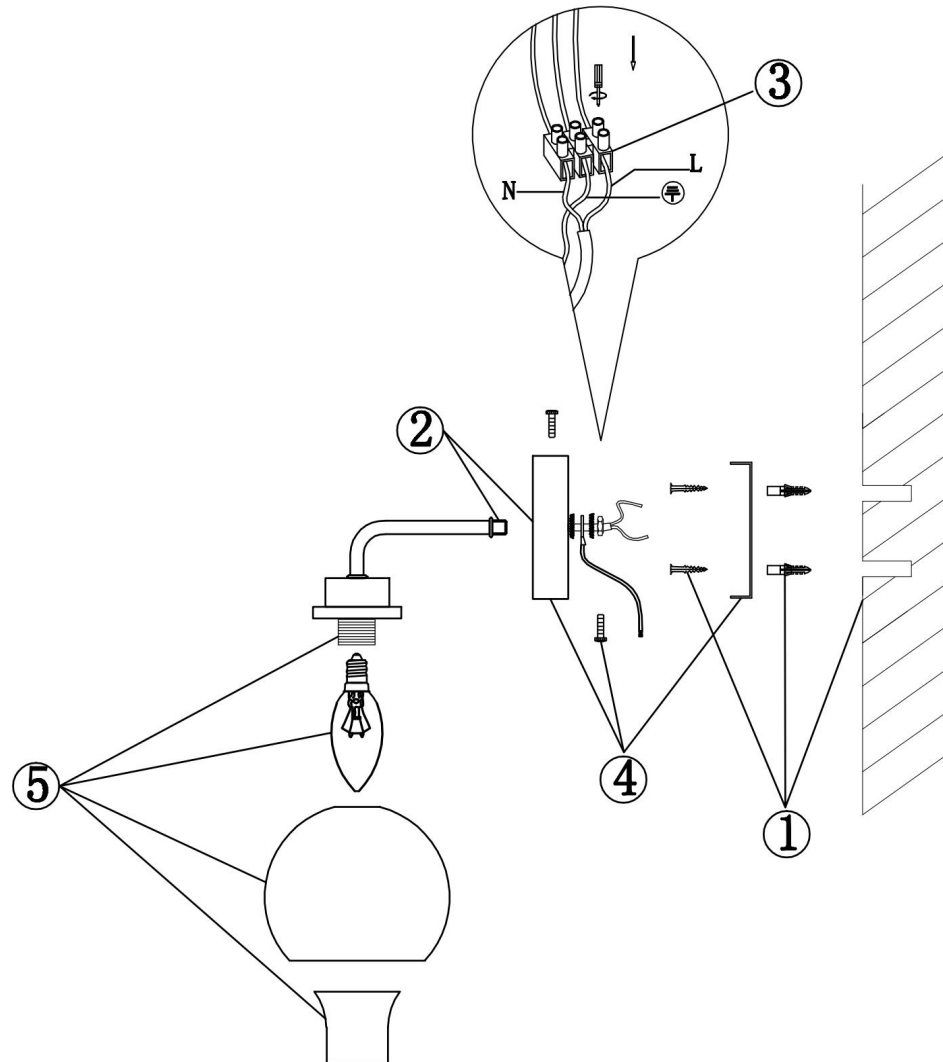

# Instruction

FR5176WL-01BS

1xE14 60W

Model: FR5176WL-01BS

Collection: Modern

Wall Lamps