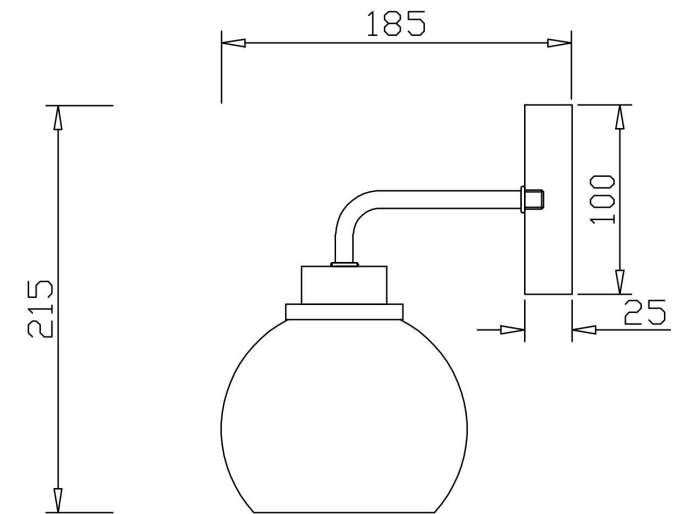

# Instruction

FR5176WL-01BS

1xE14 60W

Model: FR5176WL-01BS

Collection: Modern

Wall Lamps