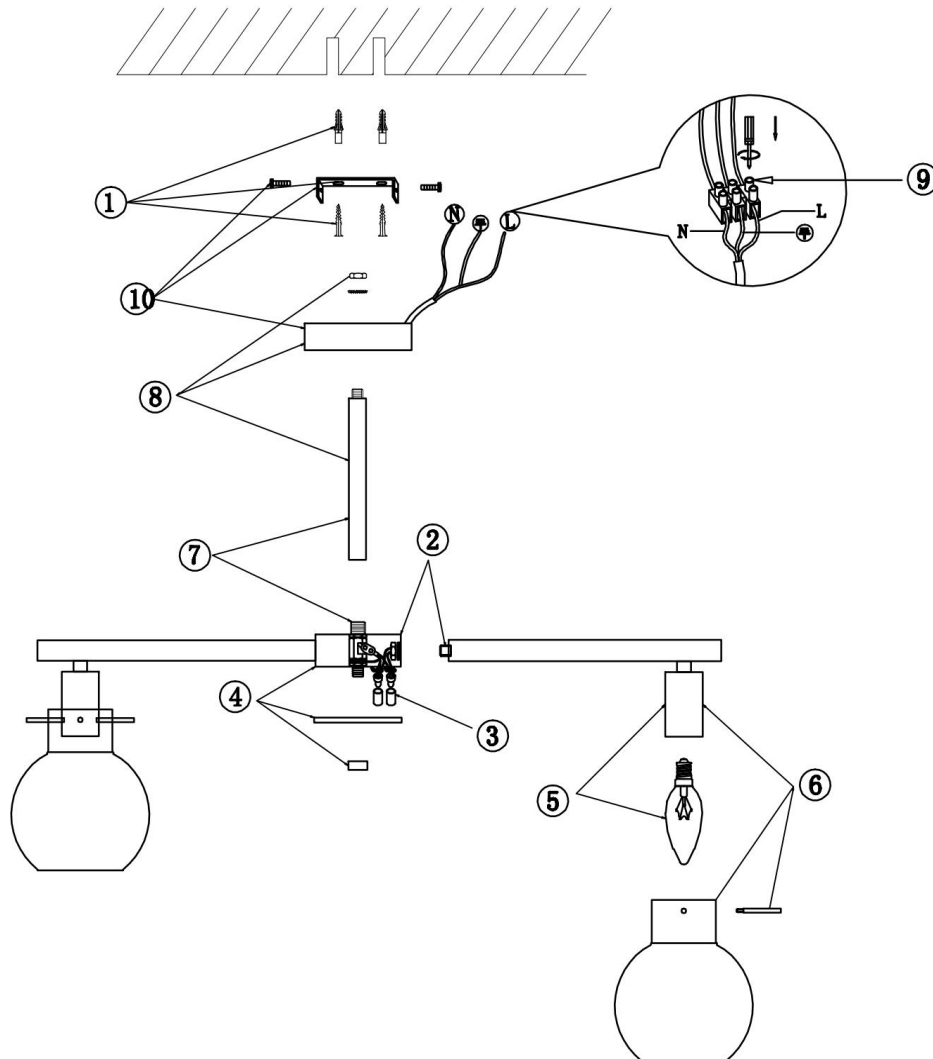

FREYA
TRADITION OF QUALITY

Instruction

FR5183PL-06G

6xE14 60W

Model: FR5183PL-06G

Collection: Modern

Pendant Lamps