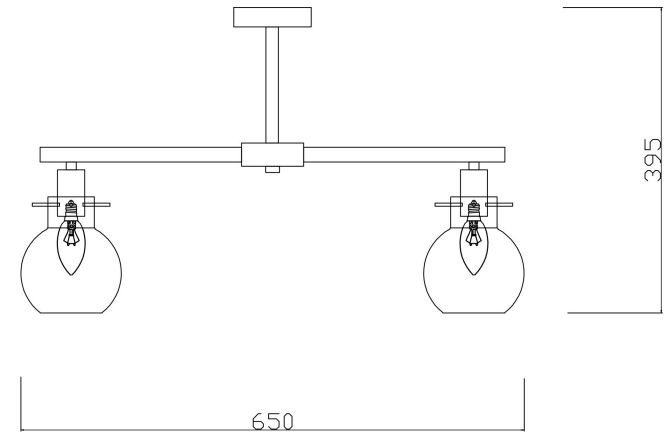

FREYA
TRADITION OF QUALITY

Instruction

FR5183PL-06G

6xE14 60W

Model: FR5183PL-06G

Collection: Modern

Pendant Lamps