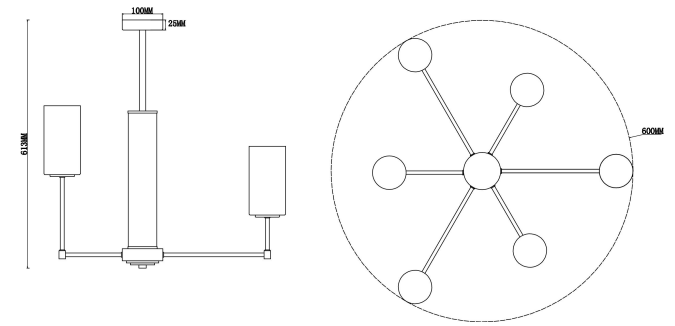

# Instruction

FR5184PL-06CH

6xE14 60W

Model: FR5184PL-06CH

Collection: Modern

Pendant Lamps