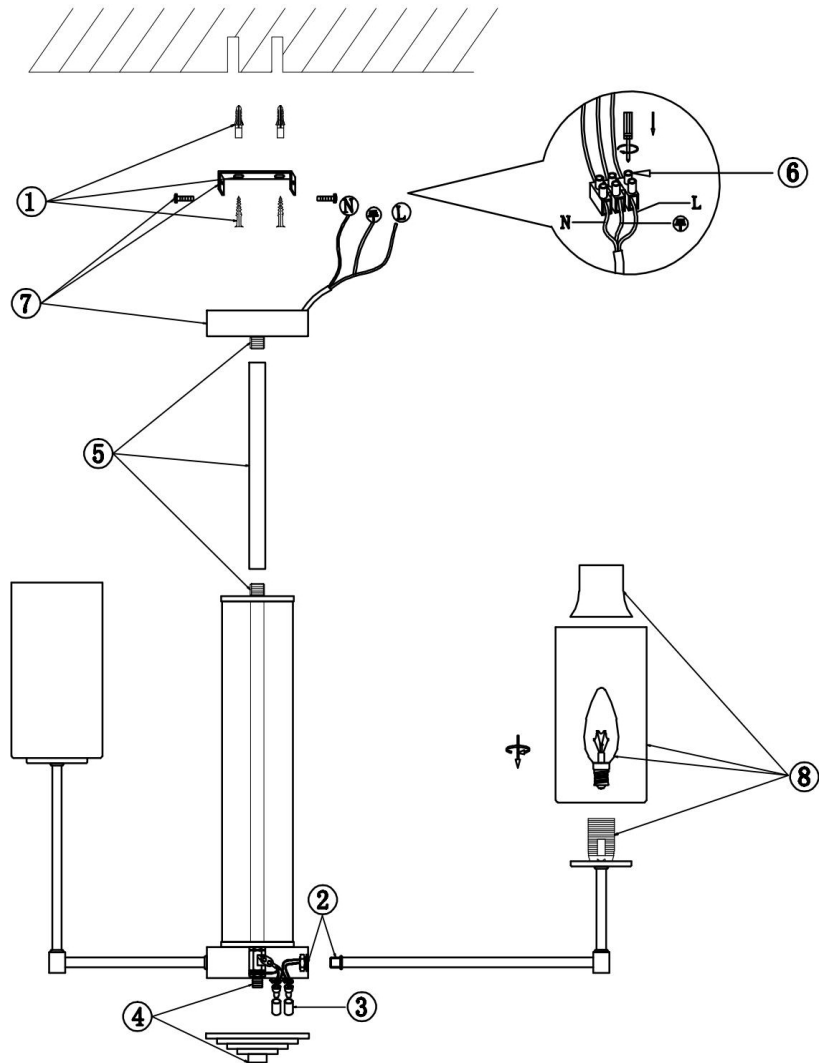

# Instruction

FR5184PL-06CH

6xE14 60W

Model: FR5184PL-06CH

Collection: Modern

Pendant Lamps