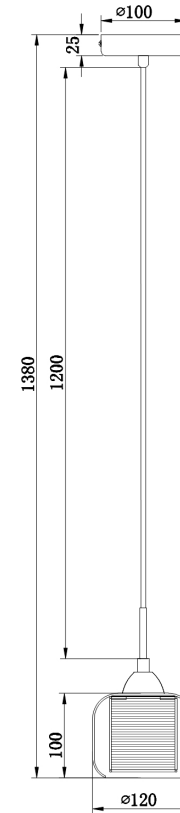

FREYA
TRADITION OF QUALITY

INSTRUCTION

Model: FR5314-PL-01-CH

Ceiling

1 x E14 (60W)

FREYA-LIGHT.COM