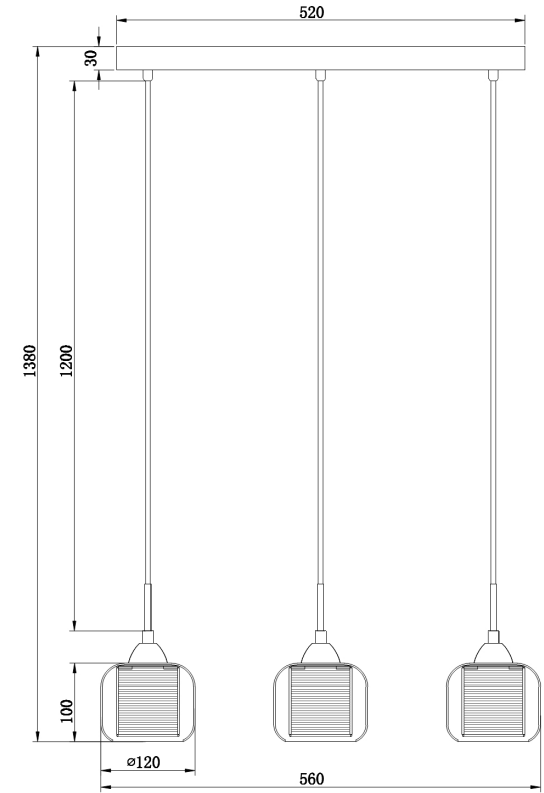

FREYA
TRADITION OF QUALITY

INSTRUCTION

Model: FR5314-PL-03-CH

Ceiling

3 x E14 (60W)

FREYA-LIGHT.COM