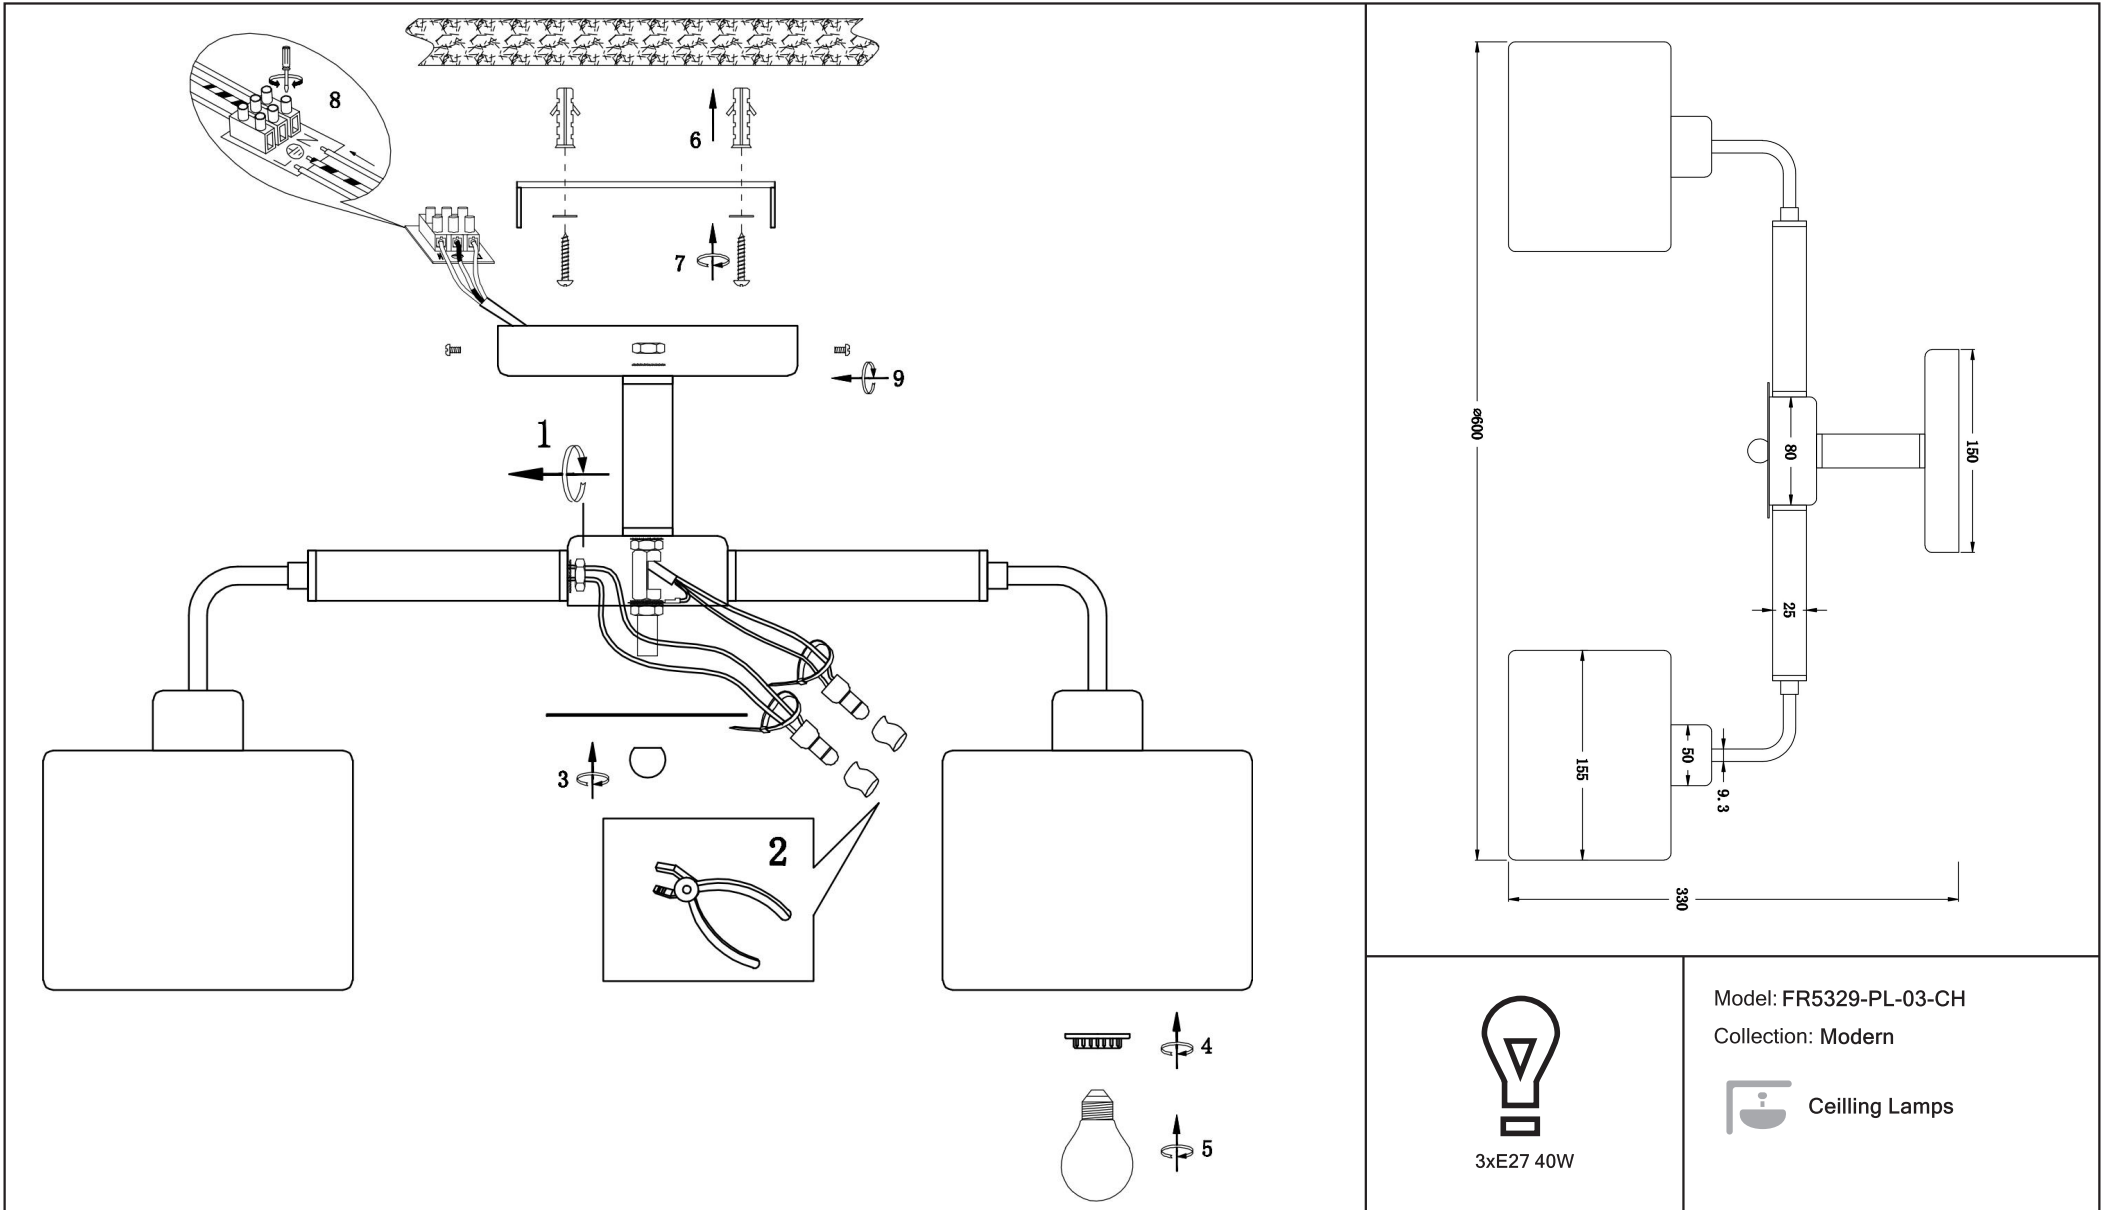

FREYA
TRADITION OF QUALITY

Instruction

FR5329-PL-03-CH

3xE27 40W

Model: FR5329-PL-03-CH

Collection: Modern

Ceiling Lamps