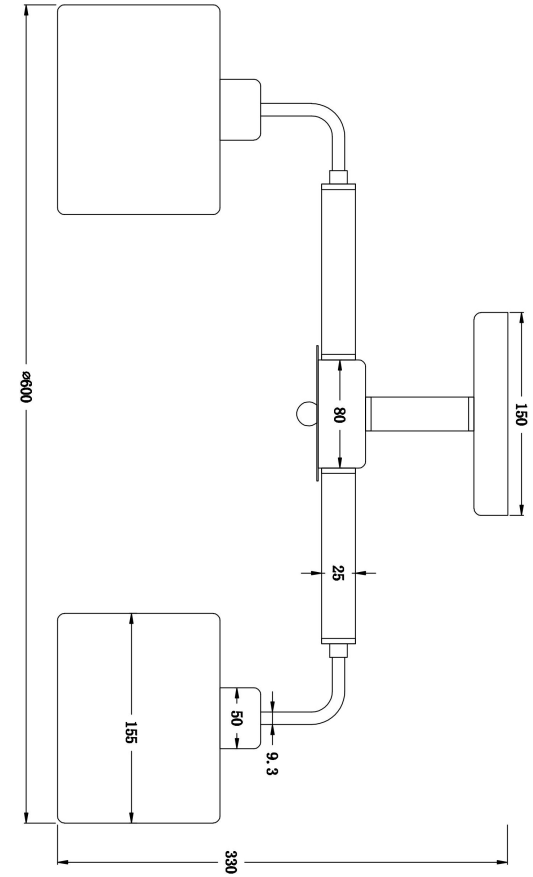

FREYA
TRADITION OF QUALITY

Instruction

FR5329-PL-03-CH

3xE27 40W

Model: FR5329-PL-03-CH

Collection: Modern

Ceiling Lamps