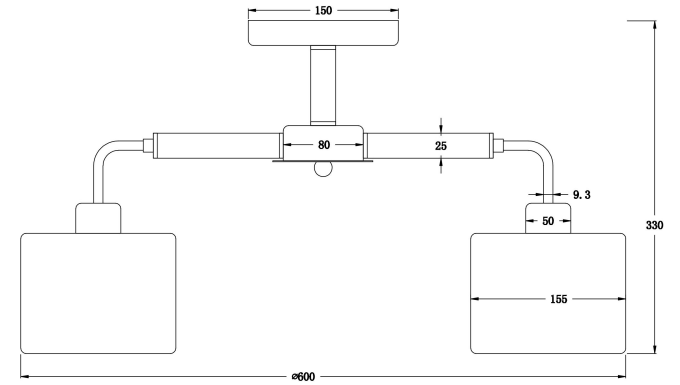

# Instruction

FR5329-PL-05-CH

5xE27 40W

Model: FR5329-PL-05-CH

Collection: Modern

Ceiling Lamps