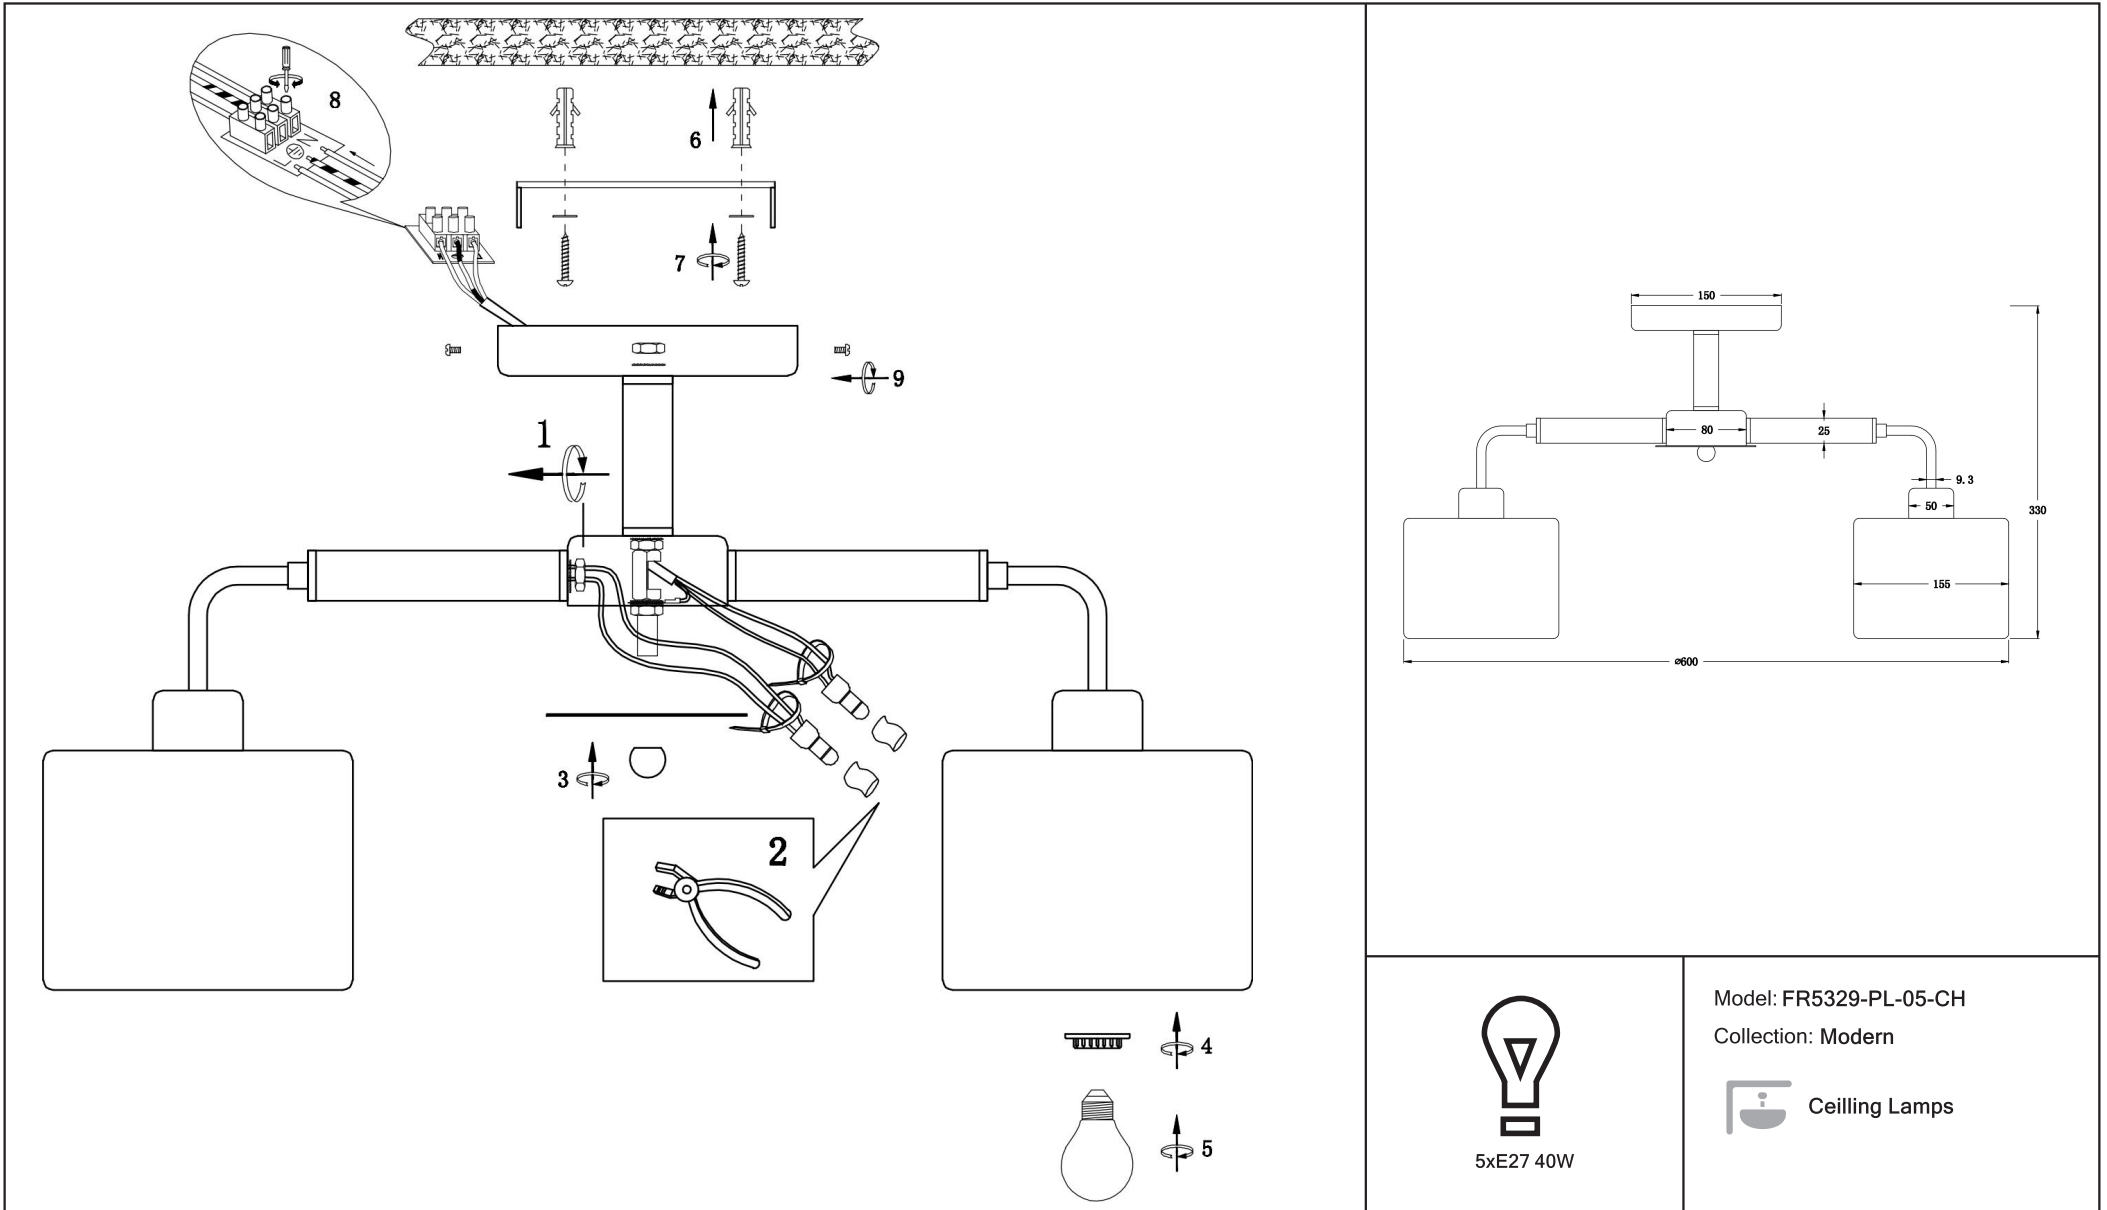

# Instruction

FR5329-PL-05-CH

5xE27 40W

Model: FR5329-PL-05-CH

Collection: Modern

Ceiling Lamps