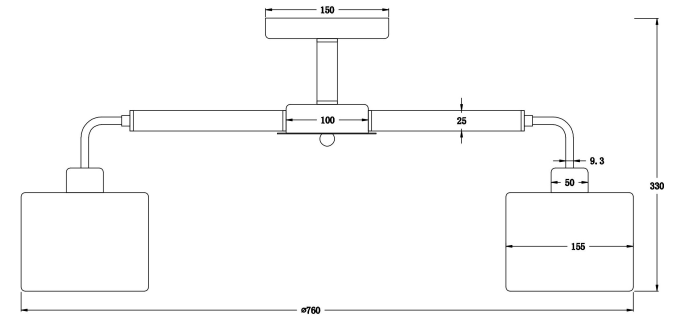

# Instruction

FR5329-PL-07-CH

7xE27 40W

Model: FR5329-PL-07-CH

Collection: Modern

Ceiling Lamps