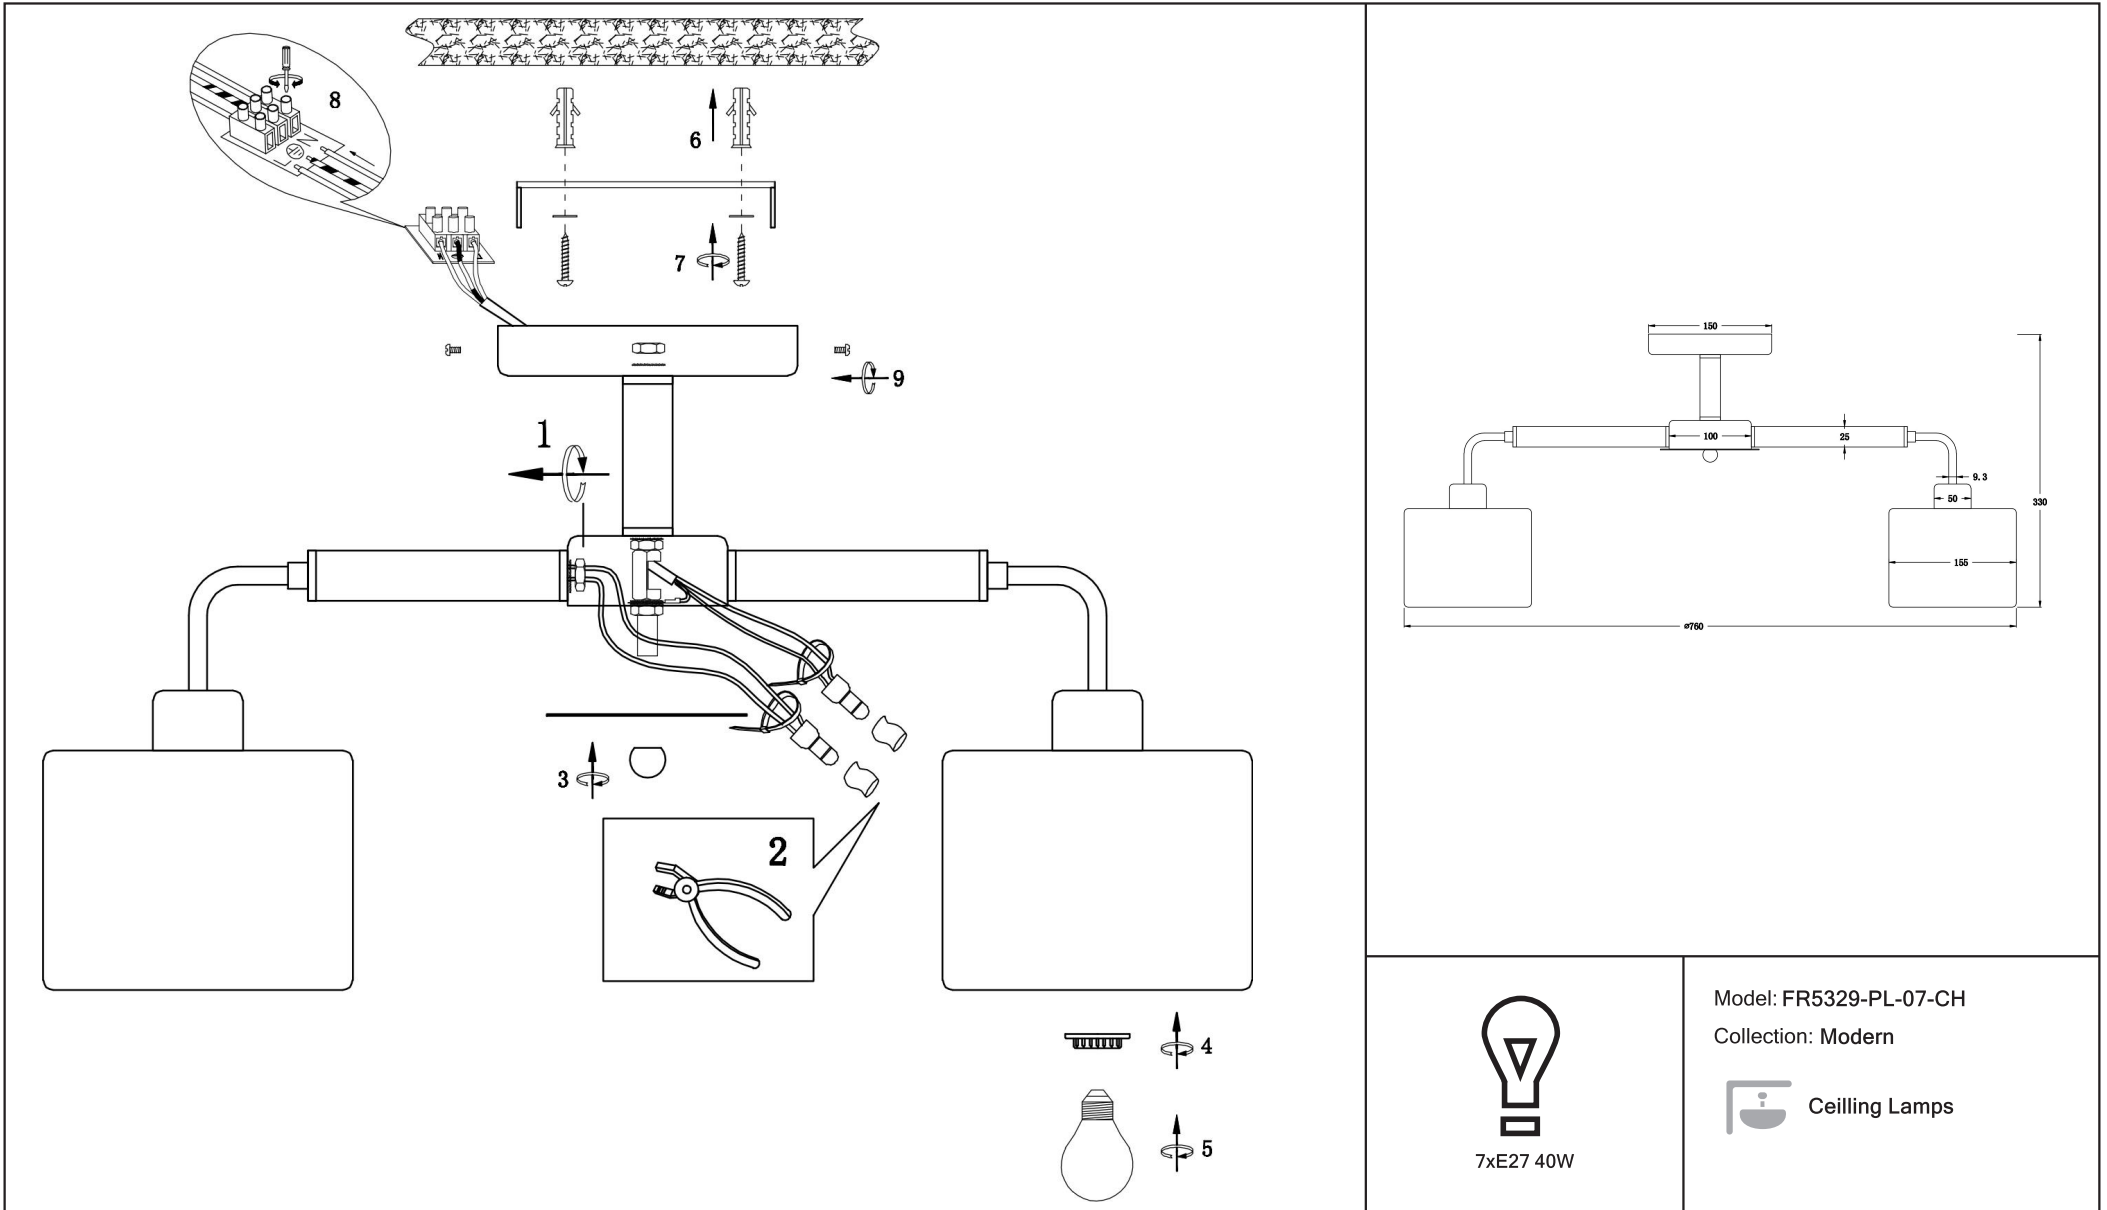

# Instruction

FR5329-PL-07-CH

7xE27 40W

Model: FR5329-PL-07-CH

Collection: Modern

Ceiling Lamps