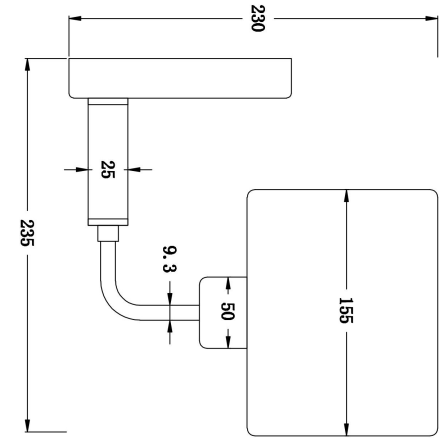

# Instruction

FR5329-WL-01-CH

1xE27 40W

Model: FR5329-WL-01-CH

Collection: Modern

Wall Lamps