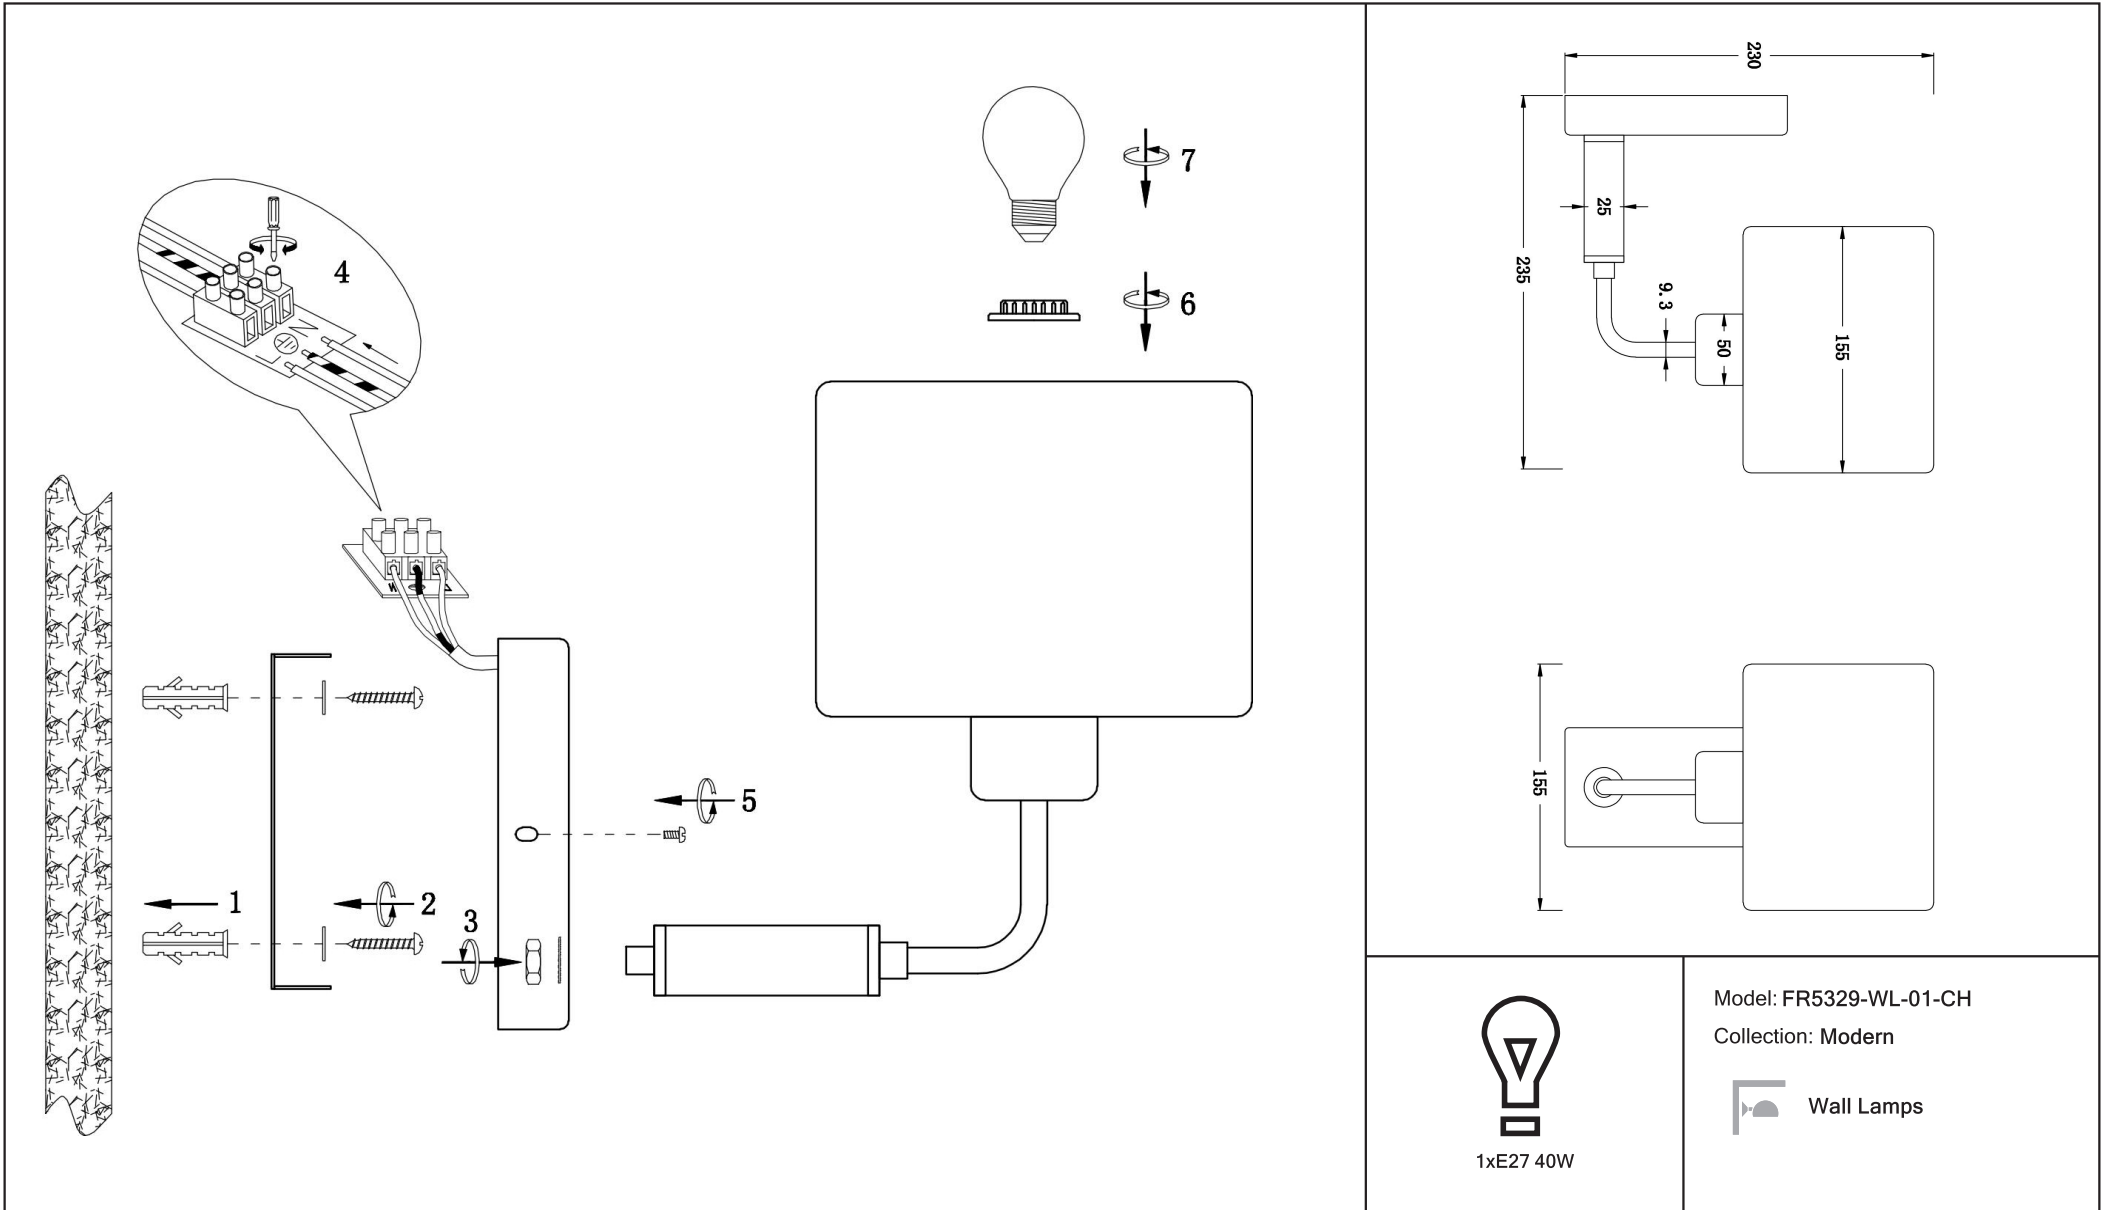

# Instruction

FR5329-WL-01-CH

1xE27 40W

Model: FR5329-WL-01-CH

Collection: Modern

Wall Lamps