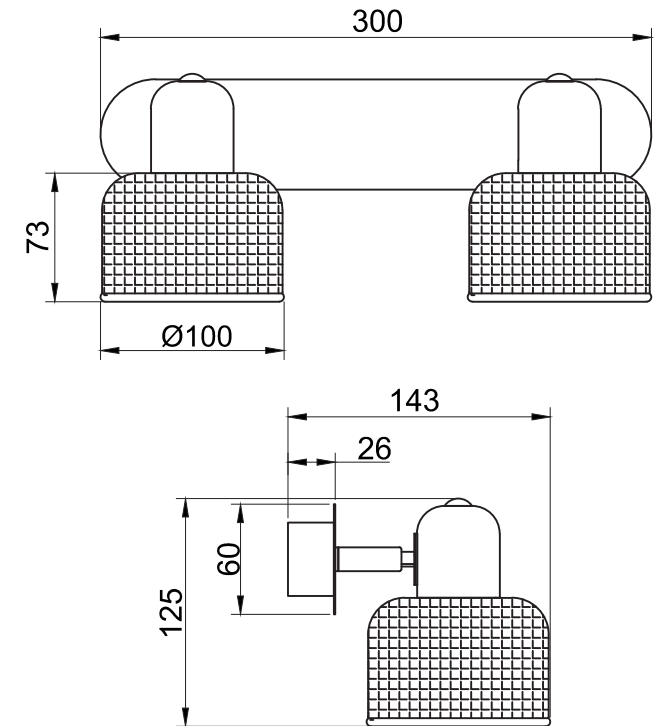

FREYA
TRADITION OF QUALITY

INSTRUCTION

MODEL: FR5344-WL-02-CH

2 X E27(40W)

FREYA-LIGHT.COM