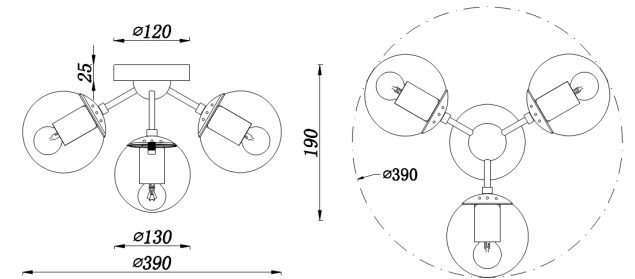

FREYA
TRADITION OF QUALITY

INSTRUCTION

Model: FR5596CL-03CH

Ceiling Lamp

3 x E14 (60W)

FREYA-LIGHT.COM