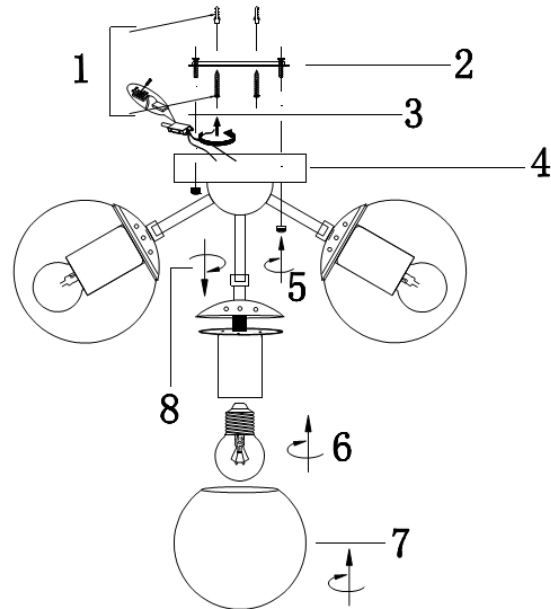

FREYA
TRADITION OF QUALITY

INSTRUCTION

Model: FR5596CL-03CH

Ceiling Lamp

3 x E14 (60W)

FREYA-LIGHT.COM