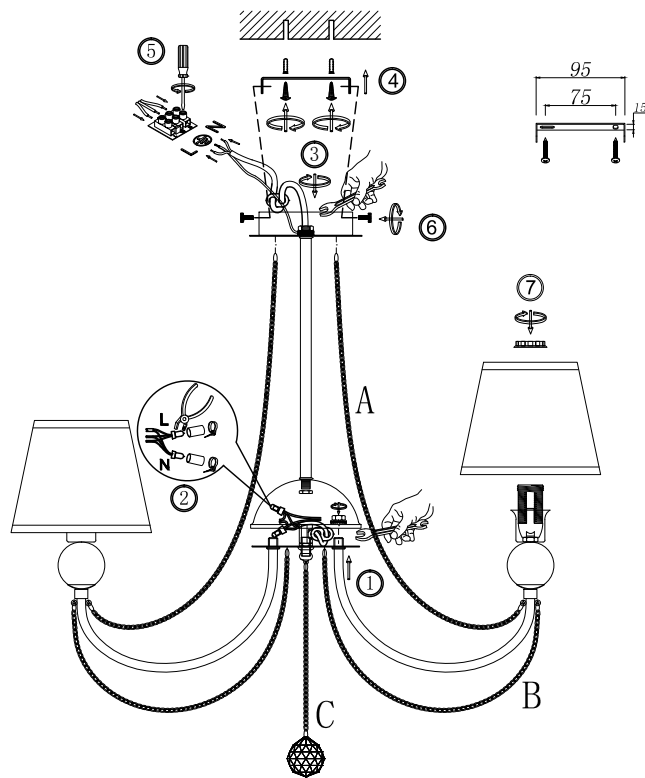

FREYA
TRADITION OF QUALITY

Instruction

FR5661-PL-03-CH

3 x E14 (40W)

Model: FR5661-PL-03-CH
Collection: Modern
Series: Beverly

Ceiling Lamps