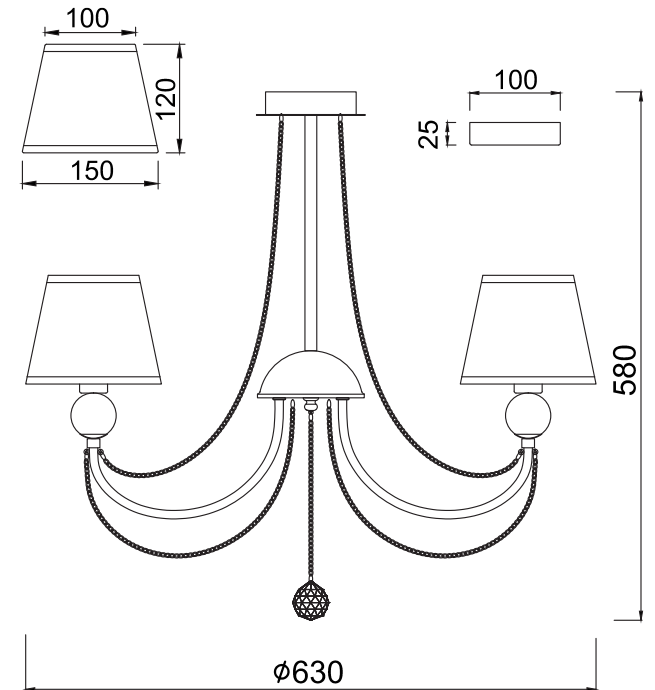

FREYA
TRADITION OF QUALITY

Instruction

FR5661-PL-03-CH

3 x E14 (40W)

Model: FR5661-PL-03-CH
Collection: Modern
Series: Beverly

Ceiling Lamps