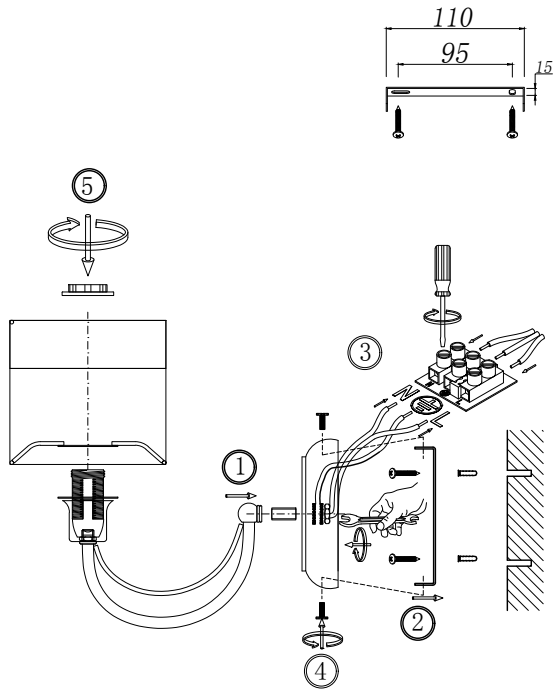

# Instruction

FR5683WL-01CH

1 x E14 (40W)

Model: FR5683WL-01CH  
Collection: Modern  
Series: Taisia

Wall Lamps