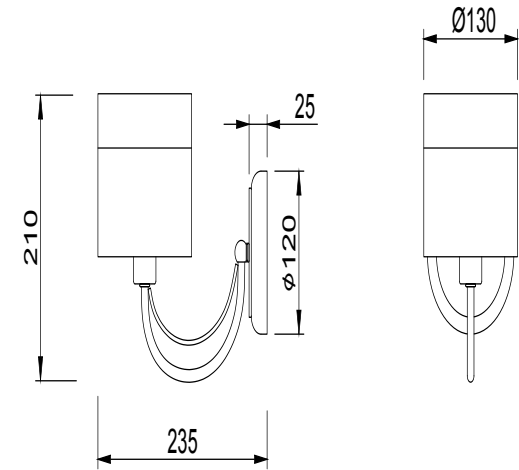

# Instruction

FR5683WL-01CH

1 x E14 (40W)

Model: FR5683WL-01CH  
Collection: Modern  
Series: Taisia

Wall Lamps