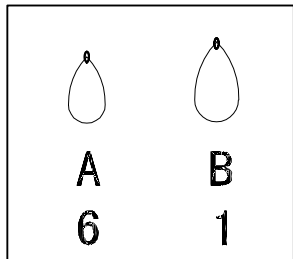

FREYA
TRADITION OF QUALITY

INSTRUCTION

MODEL: FR5756-PL-06-W
CHANDELIER

6 X E14 (40W)

FREYA-LIGHT.COM