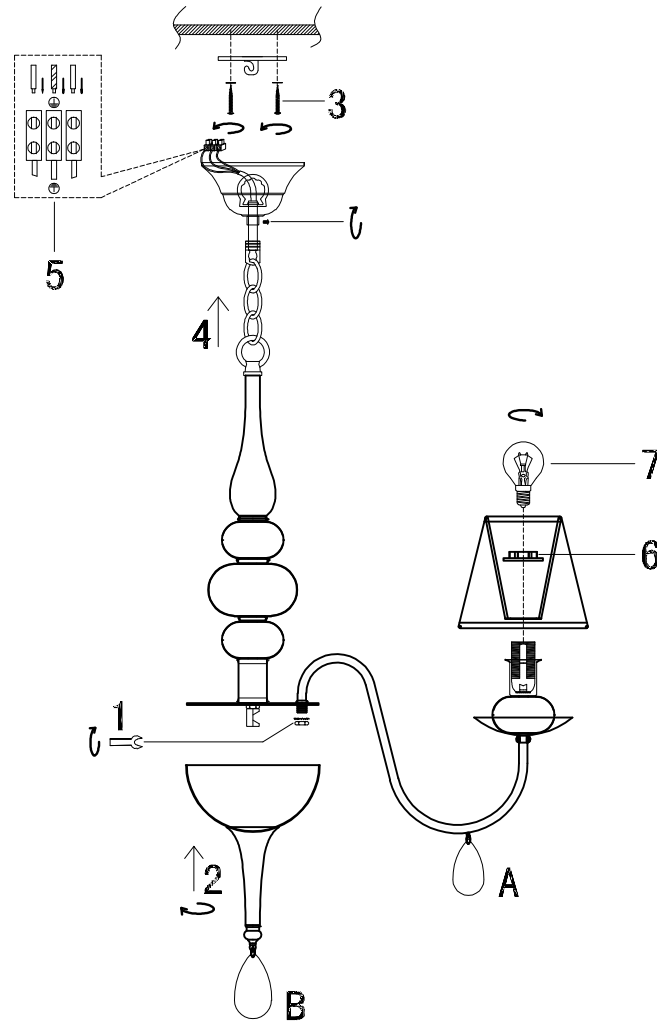

FREYA
TRADITION OF QUALITY

INSTRUCTION

MODEL: FR5756-PL-06-W
CHANDELIER

6 X E14 (40W)

FREYA-LIGHT.COM