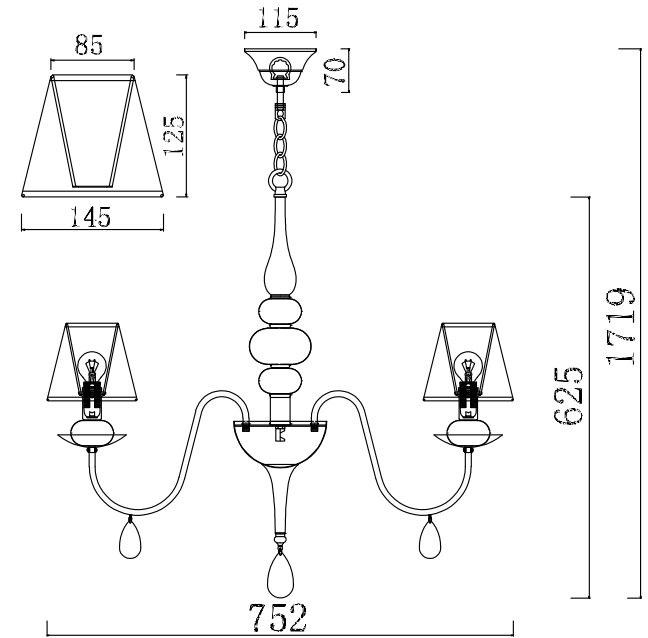

FREYA
TRADITION OF QUALITY

INSTRUCTION

MODEL: FR5756-PL-06-W
CHANDELIER

6 X E14 (40W)

FREYA-LIGHT.COM