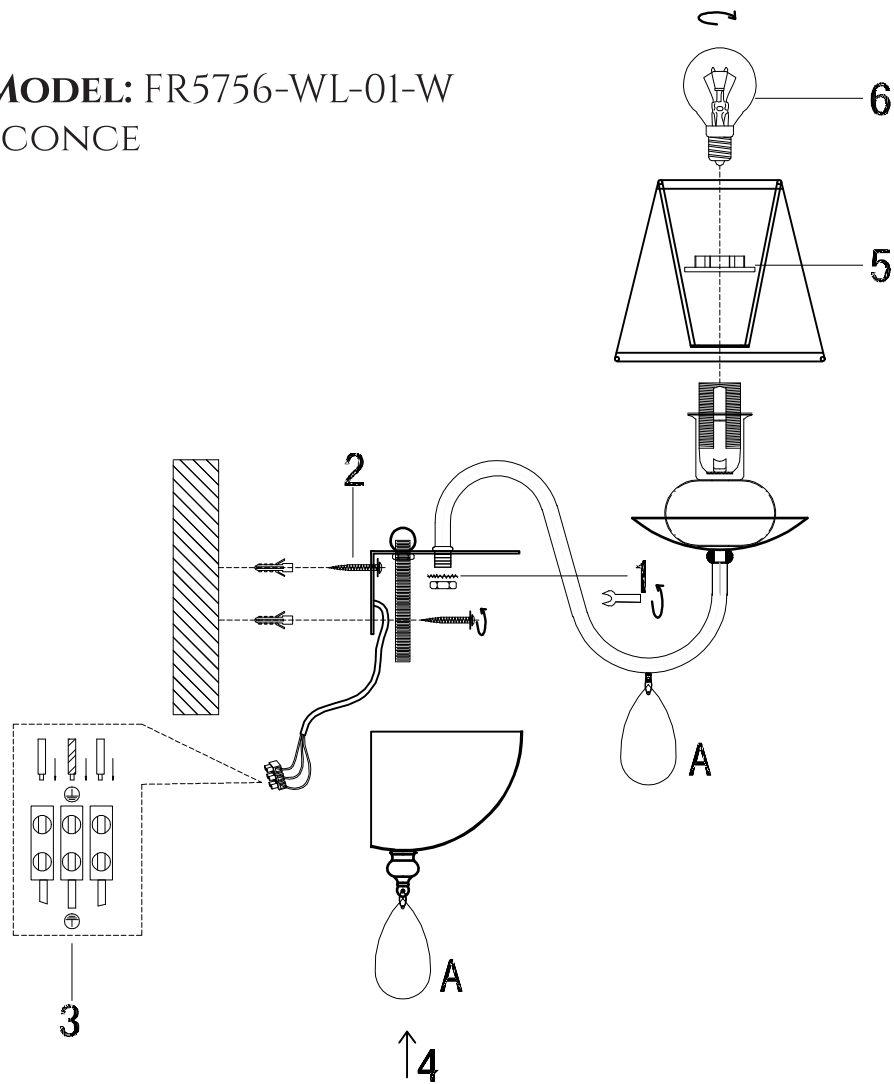

# INSTRUCTION

**MODEL:** FR5756-WL-01-W  
SCONCE

1 X E14 (40W)

FREYA-LIGHT.COM