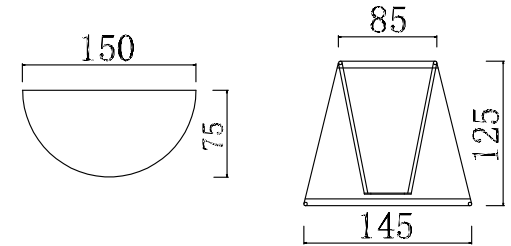

# INSTRUCTION

**MODEL:** FR5756-WL-01-W  
SCONCE

1 X E14 (40W)

FREYA-LIGHT.COM