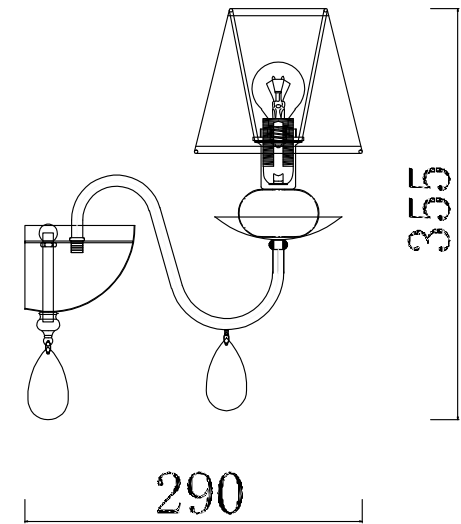

# INSTRUCTION

**MODEL:** FR5756-WL-01-W  
SCONCE

1 X E14 (40W)

FREYA-LIGHT.COM