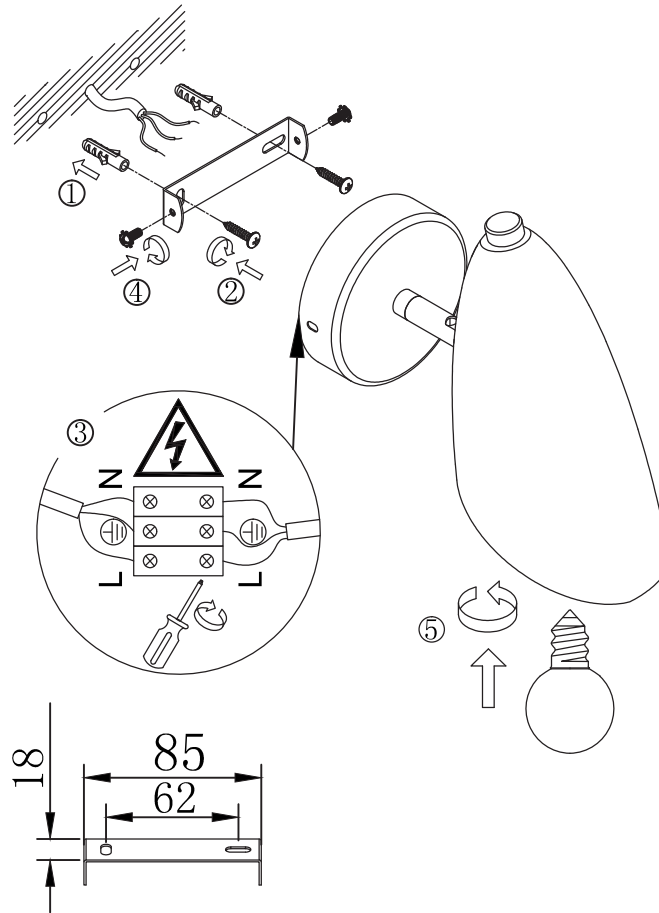

# INSTRUCTION

**MODEL:** FR5852-WL-01-B  
WALL LAMP

1 X E14 (40W)

FREYA-LIGHT.COM