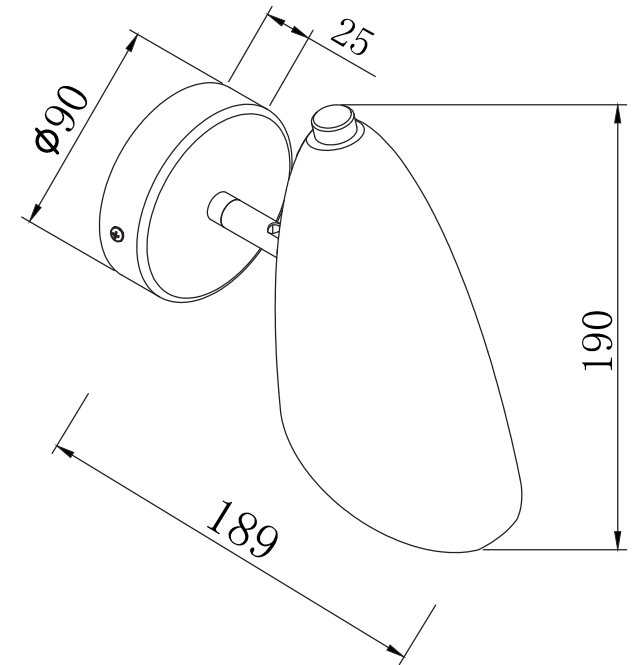

# INSTRUCTION

**MODEL:** FR5852-WL-01-B  
WALL LAMP

1 X E14 (40W)

FREYA-LIGHT.COM