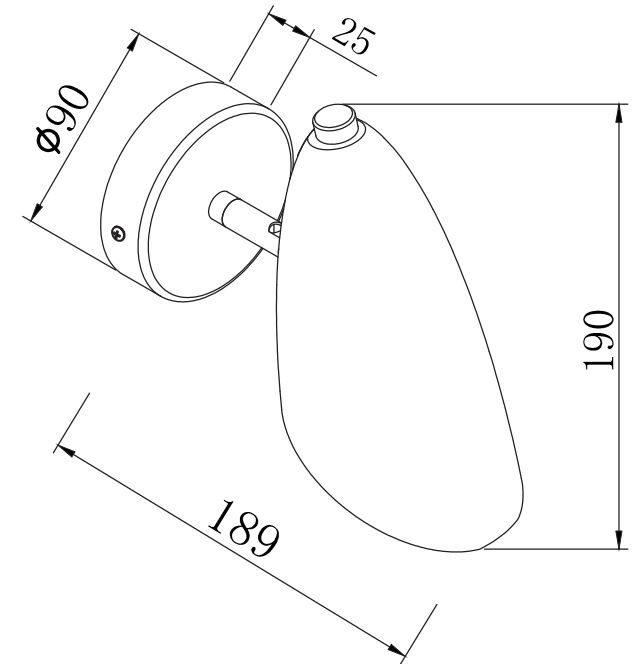

FREYA
TRADITION OF QUALITY

INSTRUCTION

MODEL: FR5852-WL-01-W
WALL LAMP

1 X E14 (40W)

FREYA-LIGHT.COM