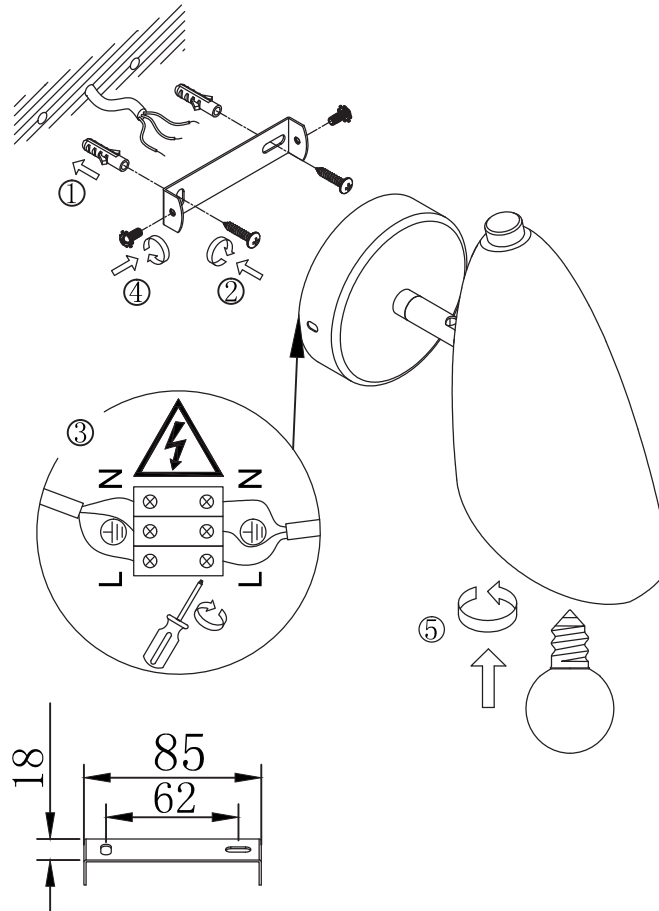

FREYA
TRADITION OF QUALITY

INSTRUCTION

MODEL: FR5852-WL-01-W
WALL LAMP

1 X E14 (40W)

FREYA-LIGHT.COM