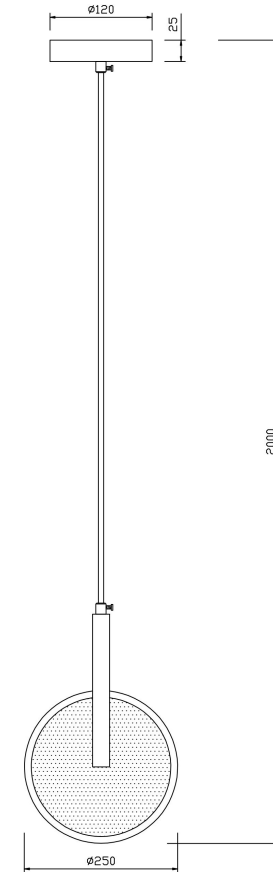

FREYA
TRADITION OF QUALITY

Instruction

FR6002PL-L15CH

MAX 15W
1 150 Lumen

Model: FR6002PL-L15CH

Collection: LED

Pendant Lamps