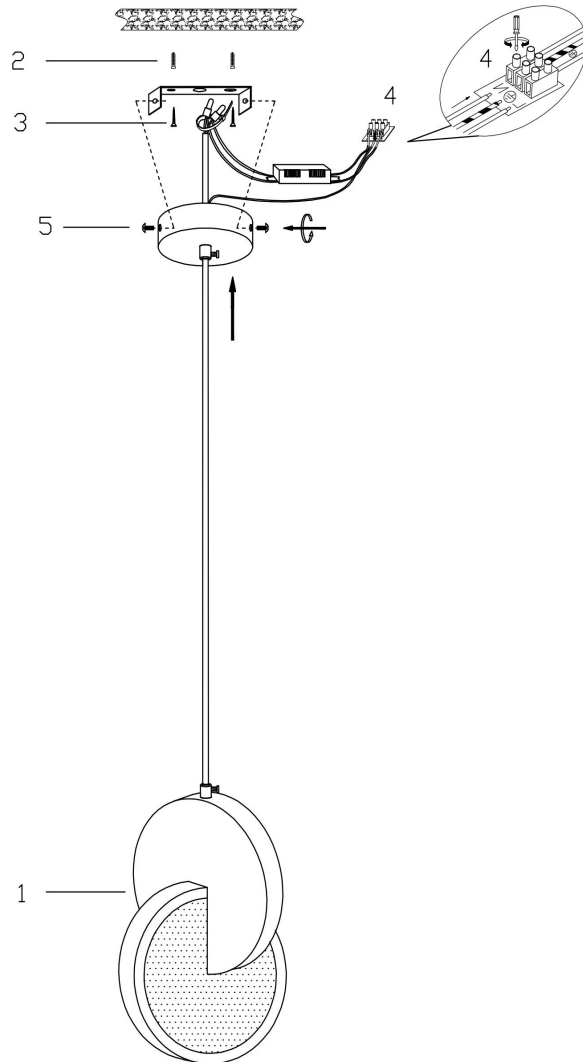

FREYA
TRADITION OF QUALITY

Instruction

FR6002PL-L15CH

MAX 15W
1 150 Lumen

Model: FR6002PL-L15CH

Collection: LED

Pendant Lamps