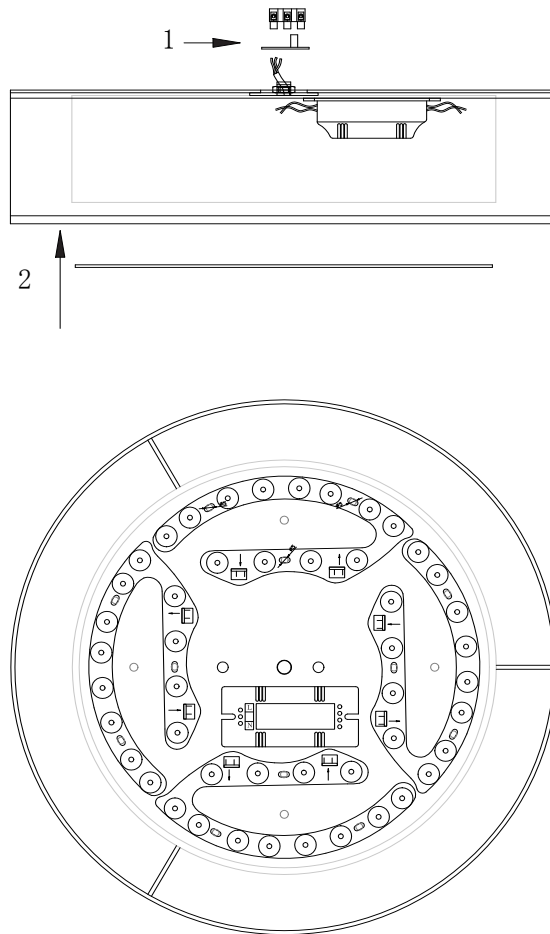

FREYA
TRADITION OF QUALITY

Instruction

FR6005CL-L36G

MAX 36W
800 Lumen

Model: FR6005CL-L36G

Collection: LED

Ceiling Lamps