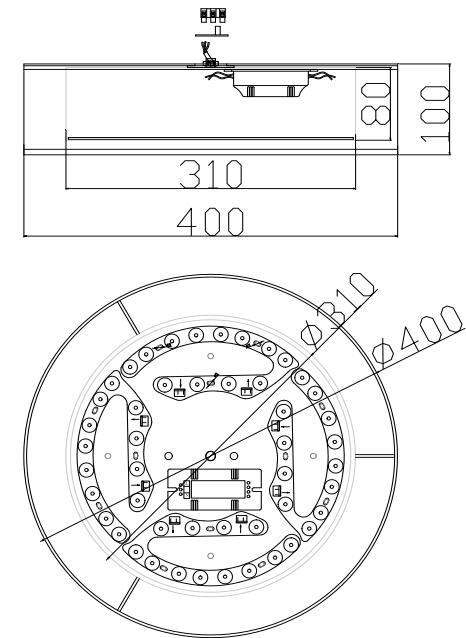

FREYA
TRADITION OF QUALITY

Instruction

FR6005CL-L36G

MAX 36W
800 Lumen

Model: FR6005CL-L36G

Collection: LED

Ceiling Lamps