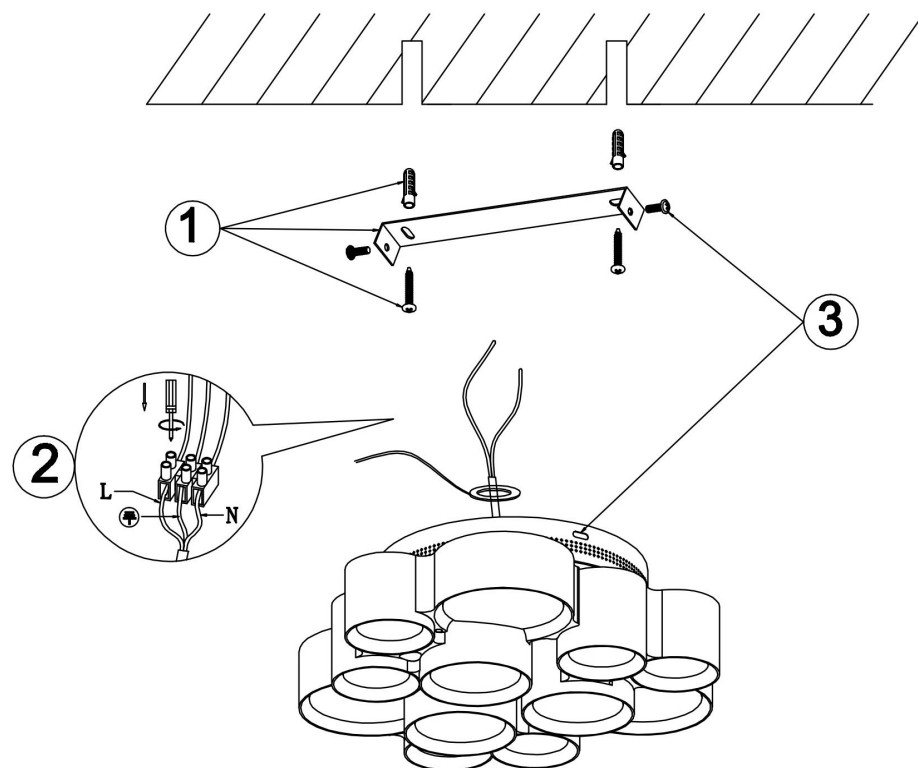

# Instruction

FR6043CL-L30W

MAX 30W  
1 300 Lumen

Model: FR6043CL-L30W  
Collection: LED

Ceiling Lamps