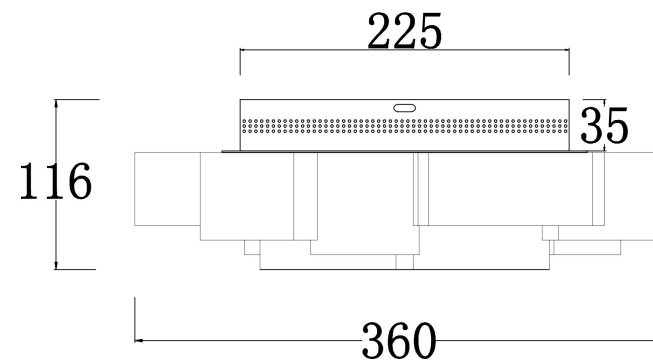

# Instruction

FR6043CL-L30W

MAX 30W  
1 300 Lumen

Model: FR6043CL-L30W  
Collection: LED

Ceiling Lamps