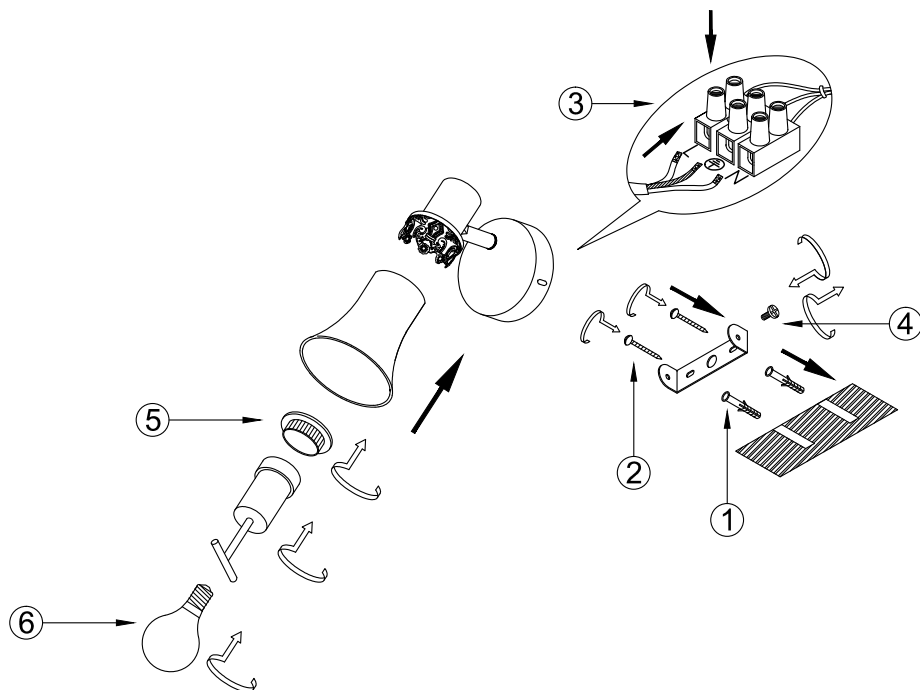

# Instruction

FR7002WL-01WG

1 x E14 (40W)

Model: FR7002WL-01WG  
Series: Susana

Wall Lamps