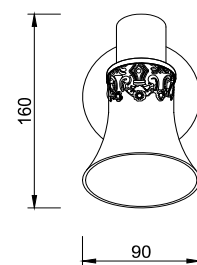

# Instruction

FR7002WL-01WG

1 x E14 (40W)

Model: FR7002WL-01WG  
Series: Susana

Wall Lamps