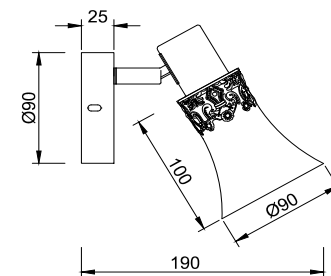

# Instruction

FR7002WL-01WG

1 x E14 (40W)

Model: FR7002WL-01WG  
Series: Susana

Wall Lamps