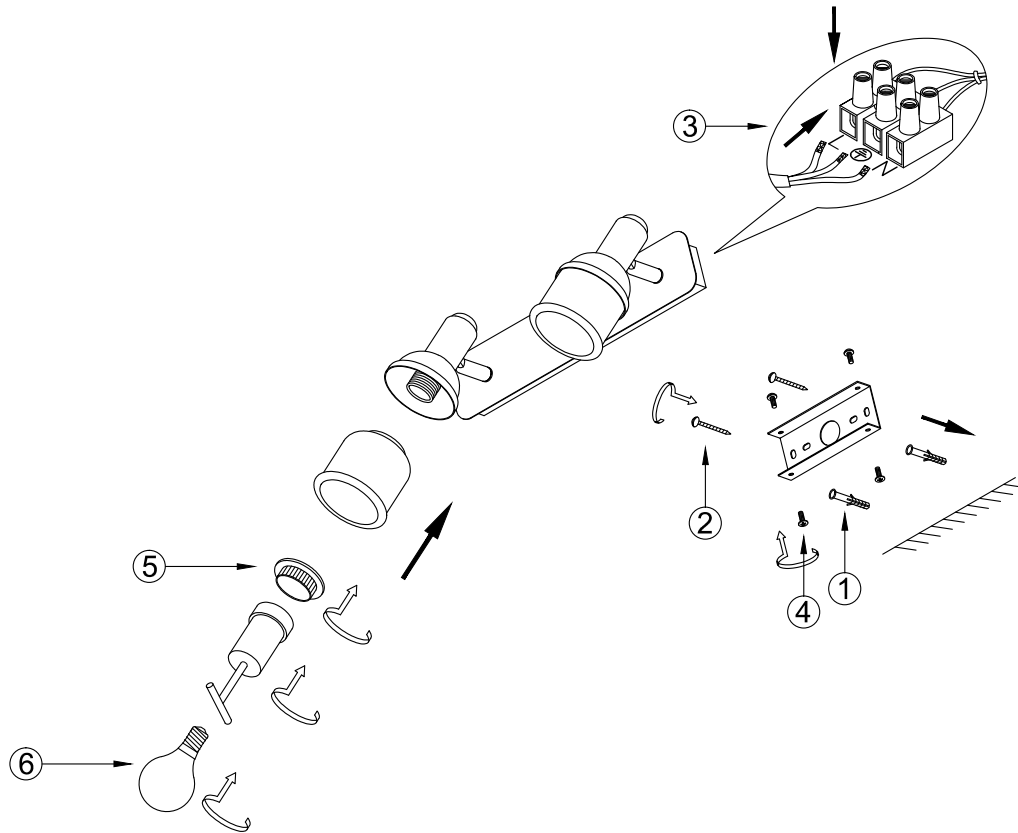

# Instruction

FR7003WL-02BZ

2 x E14 (40W)

Model: FR7003WL-02BZ

Series: Arlette

Wall Lamps