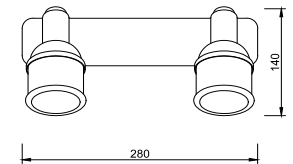

# Instruction

FR7003WL-02BZ

2 x E14 (40W)

Model: FR7003WL-02BZ

Series: Arlette

Wall Lamps