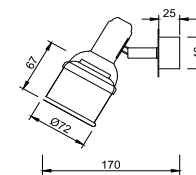

# Instruction

FR7003WL-02BZ

2 x E14 (40W)

Model: FR7003WL-02BZ

Series: Arlette

Wall Lamps