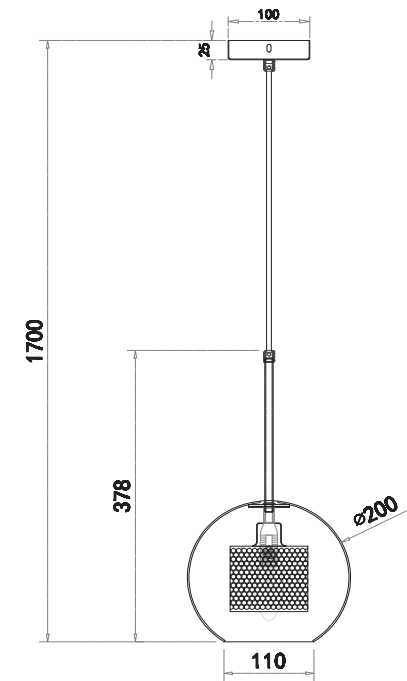

FREYA
TRADITION OF QUALITY

Instruction

FR8018PL-01N

1 x E14 (60W)

Model: FR8018PL-01N
Collection: Modern Market

Pendant Lamps