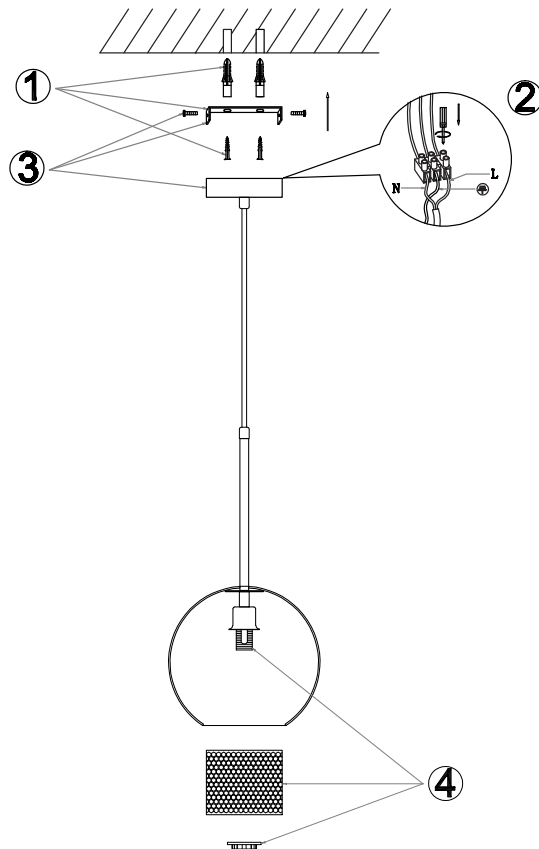

FREYA
TRADITION OF QUALITY

Instruction

FR8018PL-01N

1 x E14 (60W)

Model: FR8018PL-01N
Collection: Modern Market

Pendant Lamps