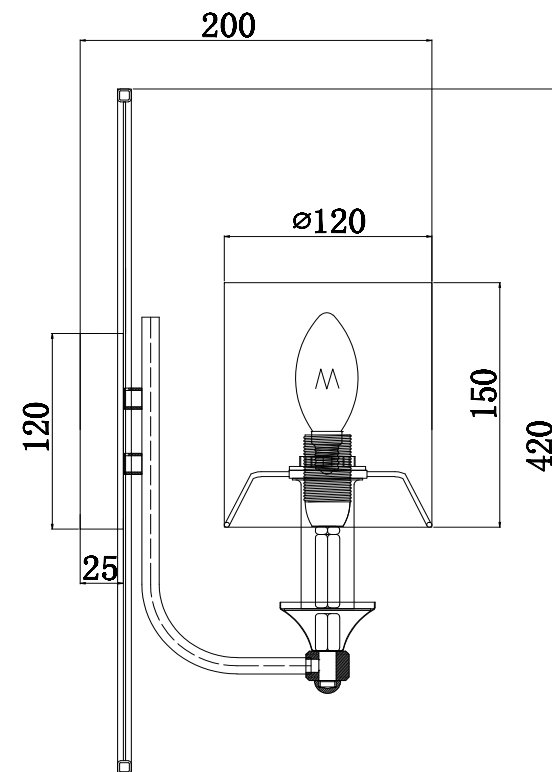

Instruction

H005WL-01BG

1 x E14 (40W)

Model: H005WL-01BG
Collection: House
Series: Vittoria

Wall Lamps