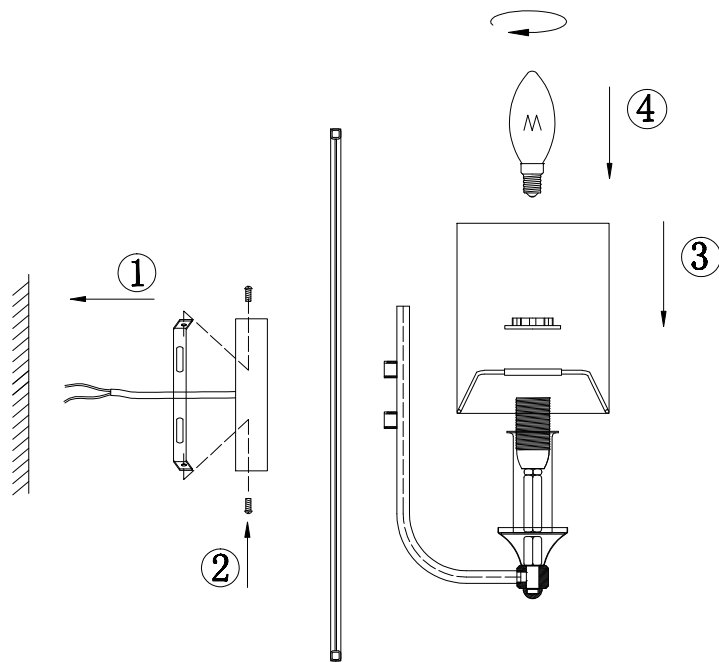

Instruction

H005WL-01BG

1 x E14 (40W)

Model: H005WL-01BG
Collection: House
Series: Vittoria

Wall Lamps