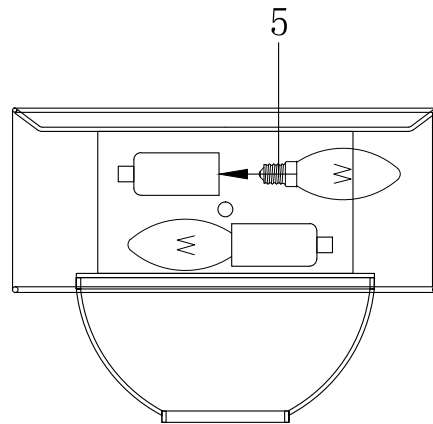

Instruction

H021WL-02CH

2 x E14 (40W)

Model: H021WL-02CH
Collection: House

Wall Lamps