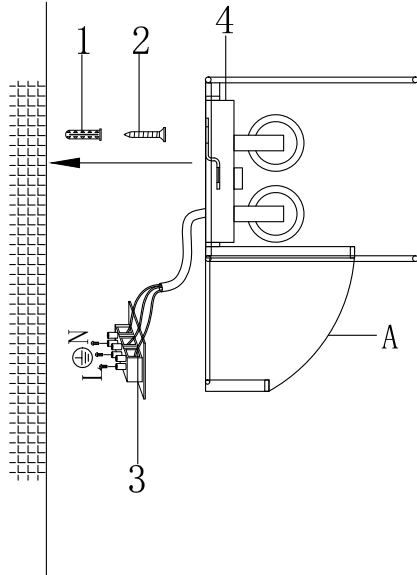

Instruction

H021WL-02CH

2 x E14 (40W)

Model: H021WL-02CH
Collection: House

Wall Lamps