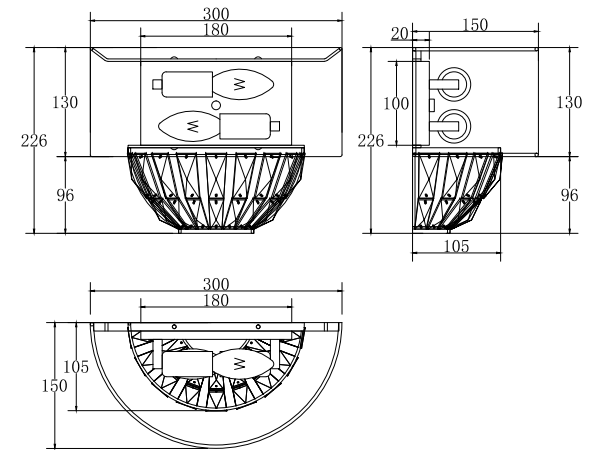

Instruction

H021WL-02CH

2 x E14 (40W)

Model: H021WL-02CH
Collection: House

Wall Lamps