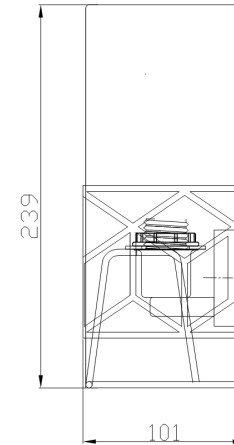

# Instruction

Collection: HOUSE  
Series: MESSINA  
Model: H223-WL-01-G  
Wall

- Wall

1 x E14 (40W)

**MAYTONI**  
DECORATIVE LIGHTING

[www.maytoni.de](http://www.maytoni.de)