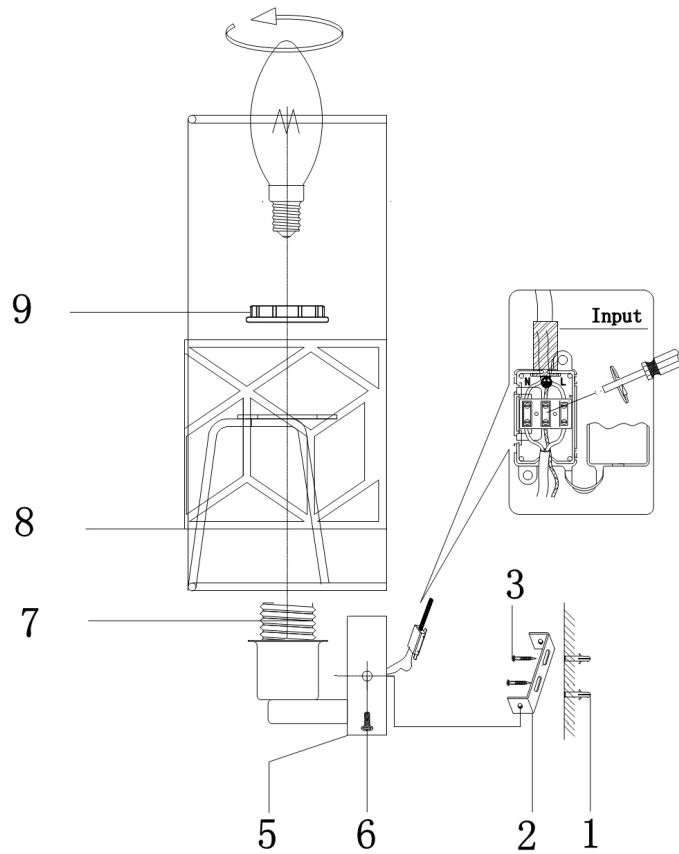

# Instruction

Collection: HOUSE  
Series: MESSINA  
Model: H223-WL-01-G  
Wall

- Wall

1 x E14 (40W)

**MAYTONI**  
DECORATIVE LIGHTING

[www.maytoni.de](http://www.maytoni.de)