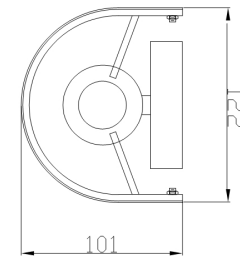

# Instruction

Collection: HOUSE  
Series: MESSINA  
Model: H223-WL-01-G  
Wall

- Wall

1 x E14 (40W)

**MAYTONI**  
DECORATIVE LIGHTING

[www.maytoni.de](http://www.maytoni.de)