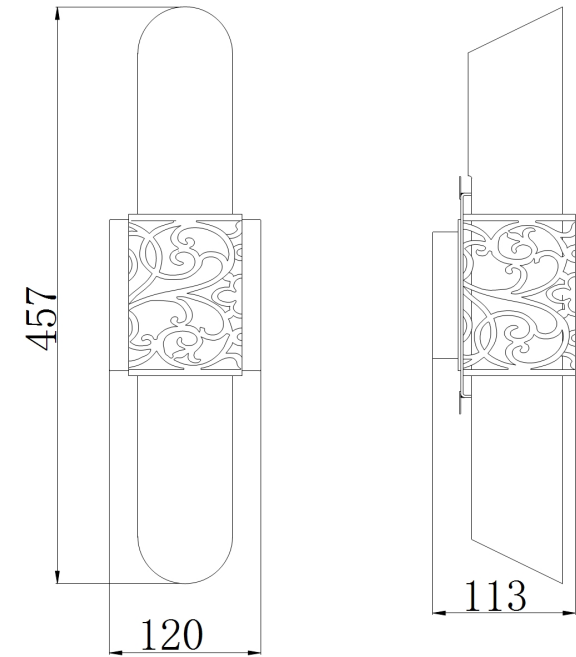

Instruction

Collection: HOUSE
Series: VENERA
Model: H260-02-N
Wall

- Wall

2 x E14 (40W)

MAYTONI
DECORATIVE LIGHTING

www.maytoni.de