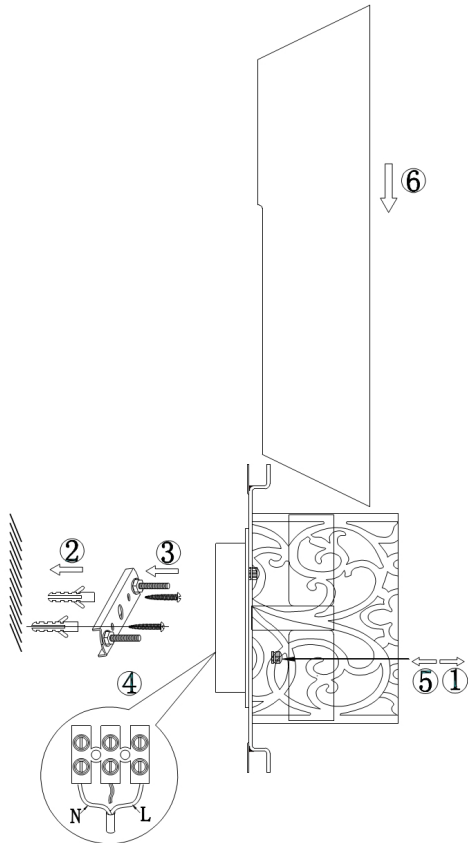

Instruction

Collection: HOUSE
Series: VENERA
Model: H260-02-N
Wall

- Wall

2 x E14 (40W)

MAYTONI
DECORATIVE LIGHTING

www.maytoni.de