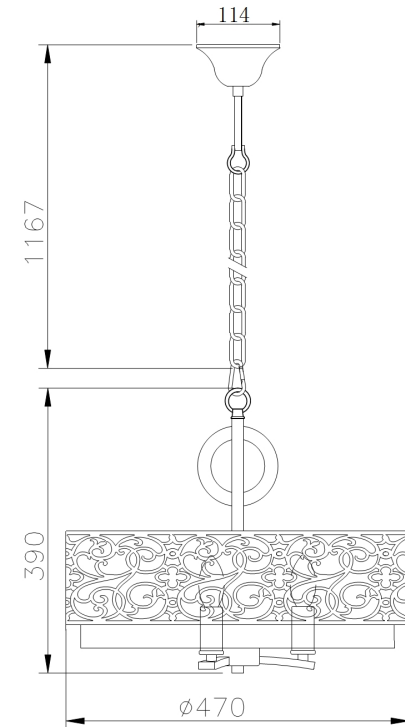

# Instruction

Collection: HOUSE  
Series: VENERA  
Model: H260-03-N  
Ceiling

- Ceiling

3 x E14 (40W)

**MAYTONI**  
DECORATIVE LIGHTING

[www.maytoni.de](http://www.maytoni.de)