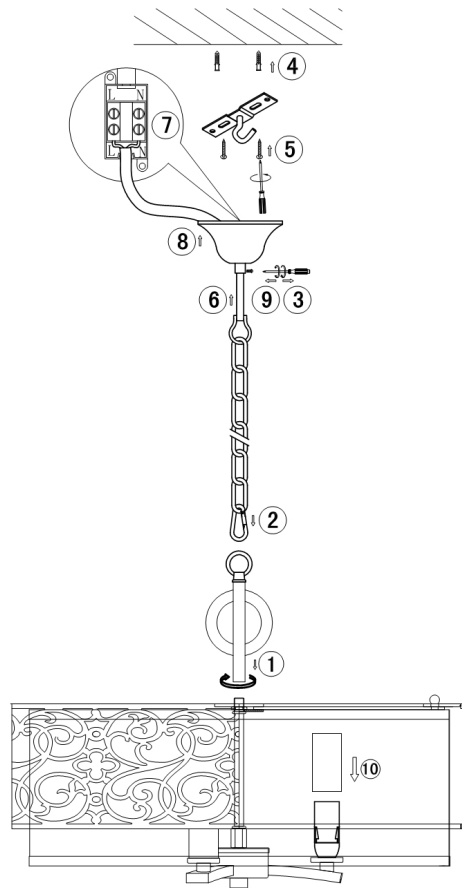

# Instruction

Collection: HOUSE  
Series: VENERA  
Model: H260-03-N  
Ceiling

- Ceiling

3 x E14 (40W)

**MAYTONI**  
DECORATIVE LIGHTING

[www.maytoni.de](http://www.maytoni.de)