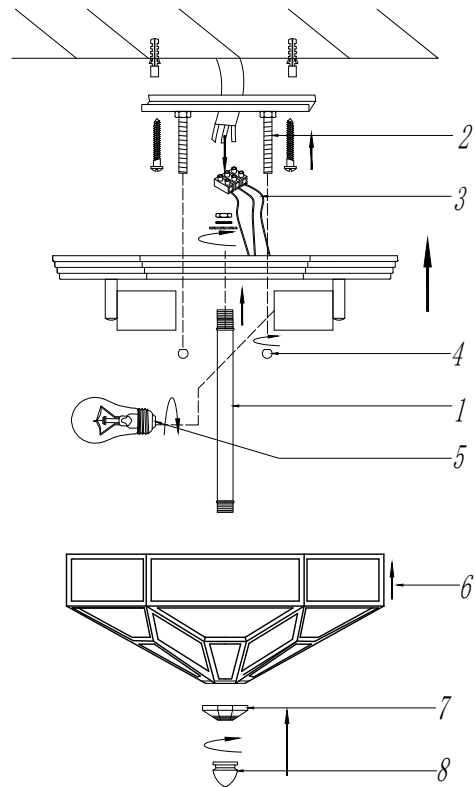

Instruction

H356-CL-03-CH

3 x E27 (60W)

Model: H356-CL-03-CH
Collection: House
Series: Zeil

Ceiling Lamps