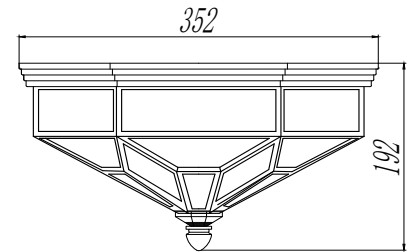

Instruction

H356-CL-03-CH

3 x E27 (60W)

Model: H356-CL-03-CH
Collection: House
Series: Zeil

Ceiling Lamps