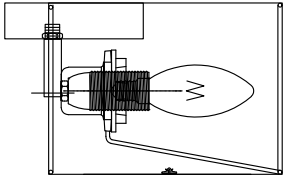

# Instruction

Collection: House  
Series: Fam  
Model: H428-WL-01-WG  
Wall-mounted

  
1 x E14 (40w)

**MAYTONI**  
DECORATIVE LIGHTING

[www.maytoni.de](http://www.maytoni.de)