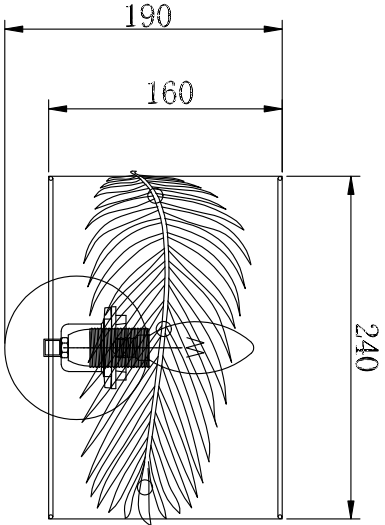

# Instruction

Collection: House  
Series: Fam  
Model: H428-WL-01-WG  
Wall-mounted

  
1 x E14 (40w)

**MAYTONI**  
DECORATIVE LIGHTING

[www.maytoni.de](http://www.maytoni.de)