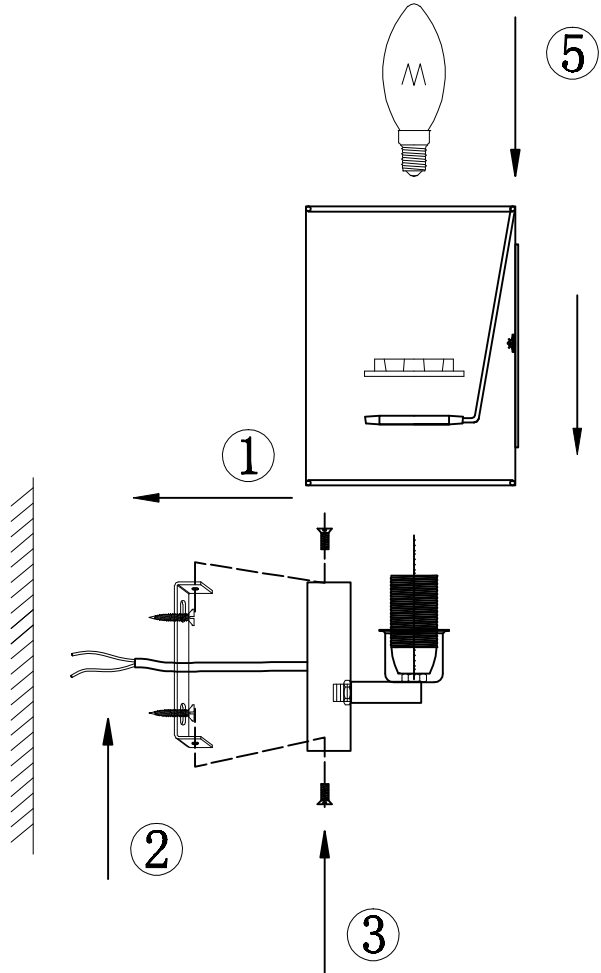

# Instruction

Collection: House  
Series: Fam  
Model: H428-WL-01-WG  
Wall-mounted

  
1 x E14 (40w)

**MAYTONI**  
DECORATIVE LIGHTING

[www.maytoni.de](http://www.maytoni.de)