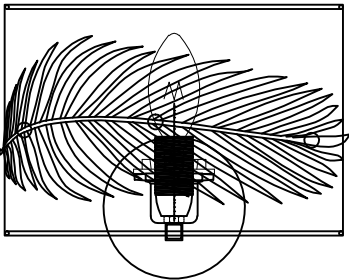

# Instruction

Collection: House  
Series: Fam  
Model: H428-WL-01-WG  
Wall-mounted

  
1 x E14 (40w)

**MAYTONI**  
DECORATIVE LIGHTING

[www.maytoni.de](http://www.maytoni.de)