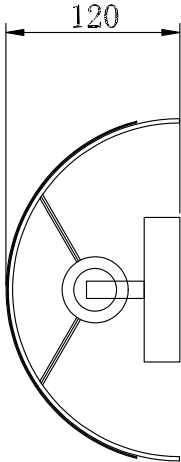

# Instruction

Collection: House  
Series: Fam  
Model: H428-WL-01-WG  
Wall-mounted

  
1 x E14 (40w)

**MAYTONI**  
DECORATIVE LIGHTING

[www.maytoni.de](http://www.maytoni.de)