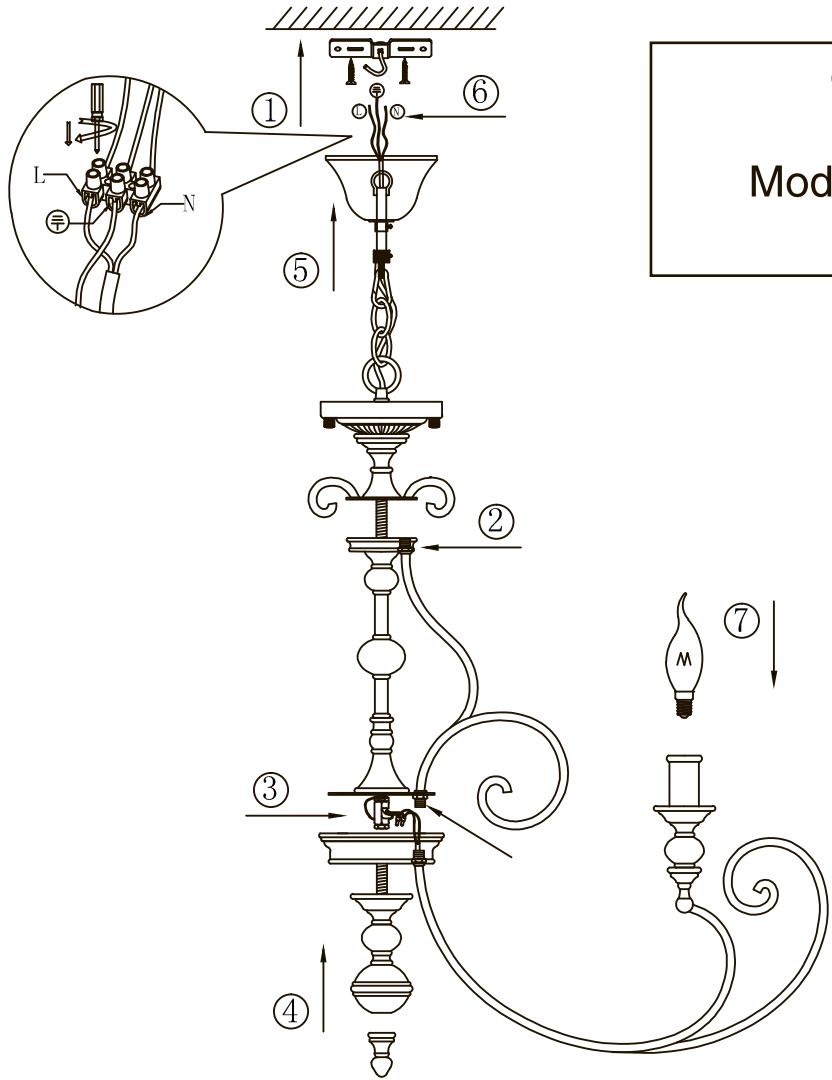

# Instruction

Collection: House  
Series: Karina  
Model: H631-PL-08-B  
Pendant Lamps

 - Pendant Lamps

  
8 x E14 (60w)

**MAYTONI**  
DECORATIVE LIGHTING

[www.maytoni.de](http://www.maytoni.de)