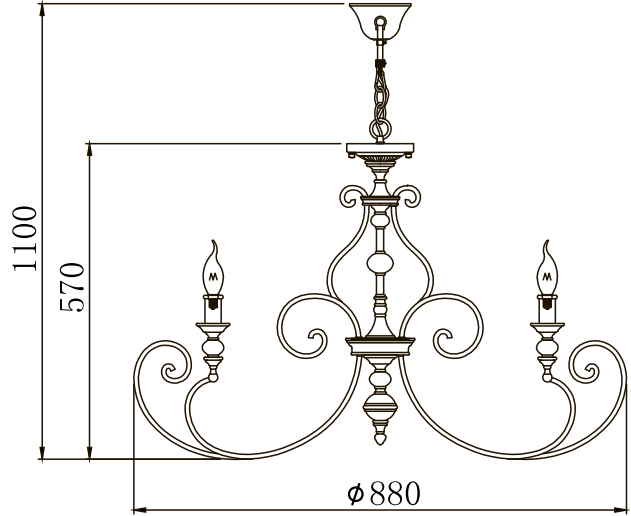

# Instruction

Collection: House  
Series: Karina  
Model: H631-PL-08-B  
Pendant Lamps

 - Pendant Lamps

  
8 x E14 (60w)

**MAYTONI**  
DECORATIVE LIGHTING

[www.maytoni.de](http://www.maytoni.de)