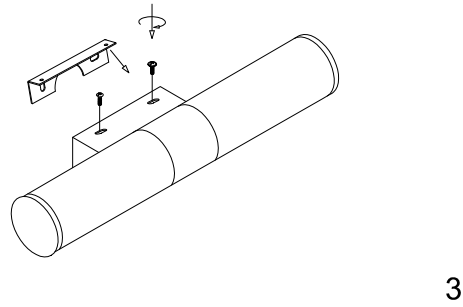

# Instruction

MIR001WL-L12CH

MAX 12W  
910 Lumen

Model: MIR001WL-L12CH  
Collection: Mirror  
Series: Aurelio

Wall Lamps