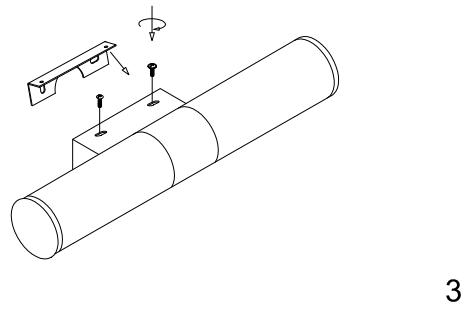

Instruction

MIR001WL-L8CH

MAX 8W
630 Lumen

Model: MIR001WL-L8CH
Collection: Mirror
Series: Aurelio

Wall Lamps