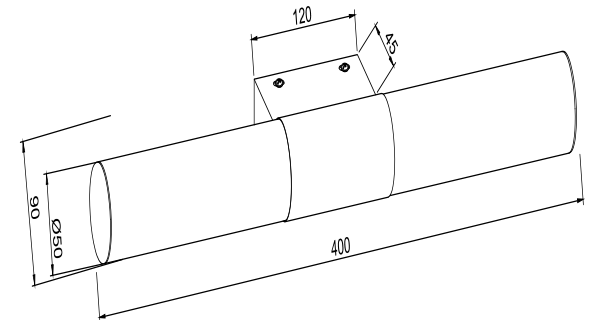

Instruction

MIR001WL-L8CH

MAX 8W
630 Lumen

Model: MIR001WL-L8CH
Collection: Mirror
Series: Aurelio

Wall Lamps