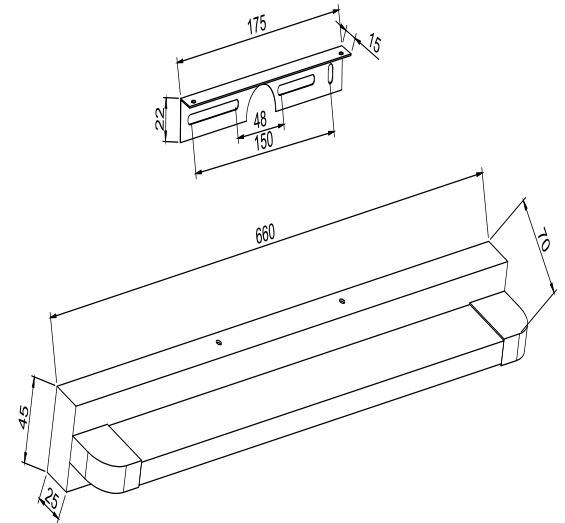

Instruction

MIR002WL-L14CH

MAX 14W
1200 Lumen

Model: MIR002WL-L14CH
Collection: Mirror
Series: Lao

Wall Lamps