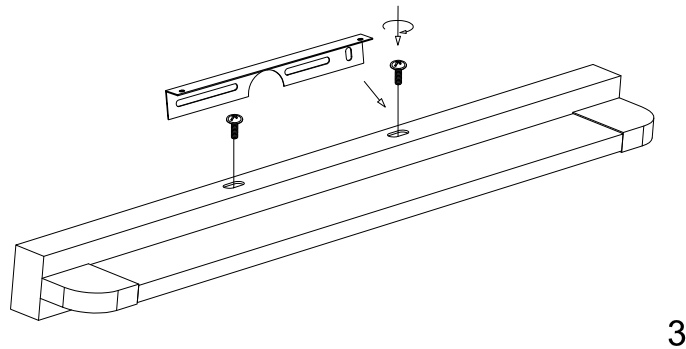

Instruction

MIR002WL-L14CH

MAX 14W
1200 Lumen

Model: MIR002WL-L14CH
Collection: Mirror
Series: Lao

Wall Lamps