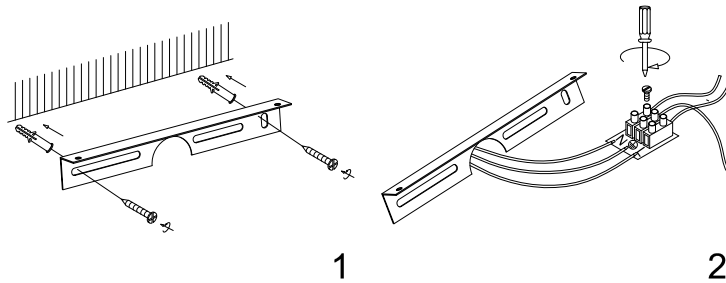

Instruction

MIR002WL-L14CH

MAX 14W
1200 Lumen

Model: MIR002WL-L14CH
Collection: Mirror
Series: Lao

Wall Lamps