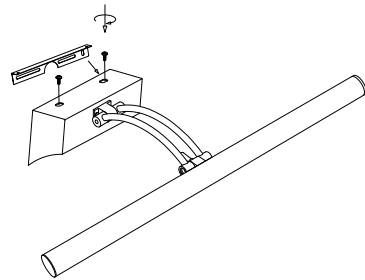

Instruction

MIR003WL-L12CH

1

2

3

4

MAX 12W
860 Lumen

Model: MIR003WL-L12CH
Collection: Mirror
Series: Fino