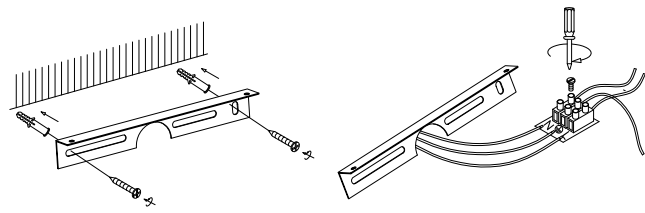

Instruction

MIR003WL-L12CH

1

2

3

4

MAX 12W
860 Lumen

Model: MIR003WL-L12CH
Collection: Mirror
Series: Fino