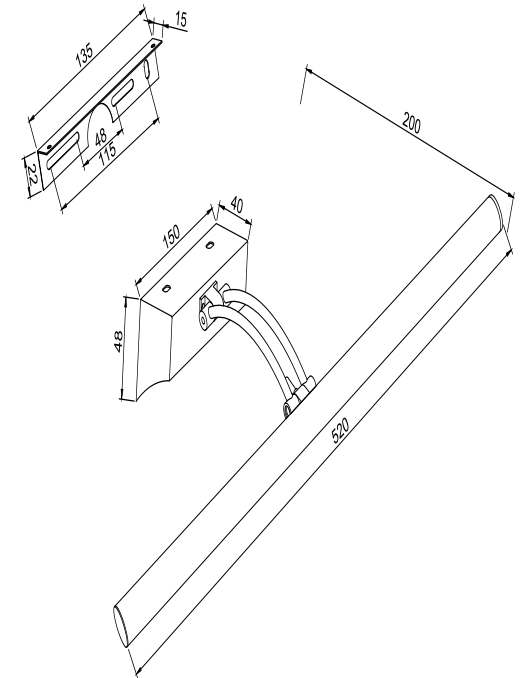

Instruction

MIR003WL-L12CH

1

2

3

4

MAX 12W
860 Lumen

Model: MIR003WL-L12CH
Collection: Mirror
Series: Fino