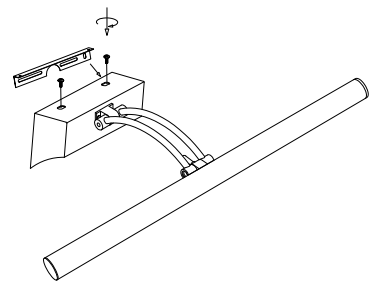

Instruction

MIR003WL-L16CH

1

2

3

4

MAX 16W
1200 Lumen

Model: MIR003WL-L16CH
Collection: Mirror
Series: Fino