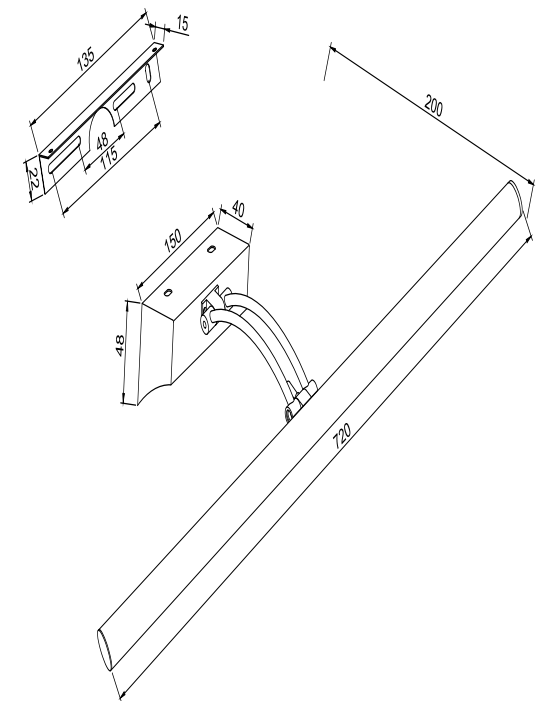

Instruction

MIR003WL-L16CH

1

2

3

4

MAX 16W
1200 Lumen

Model: MIR003WL-L16CH
Collection: Mirror
Series: Fino