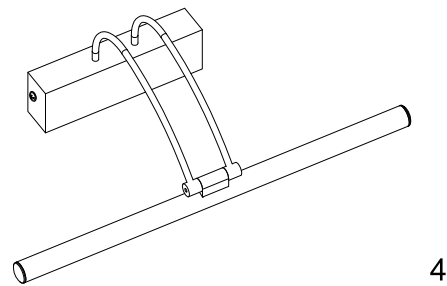

Instruction

MIR004WL-L12B

MAX 12W
800 Lumen

Model: MIR004WL-L12B
Collection: Mirror
Series: Finelli

Wall Lamps