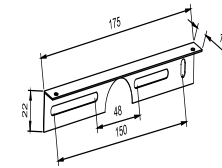

Instruction

MIR005WL-L16B

MAX 16W
1200 Lumen

Model: MIR005WL-L16B
Collection: Mirror
Series: Gleam

Wall Lamps