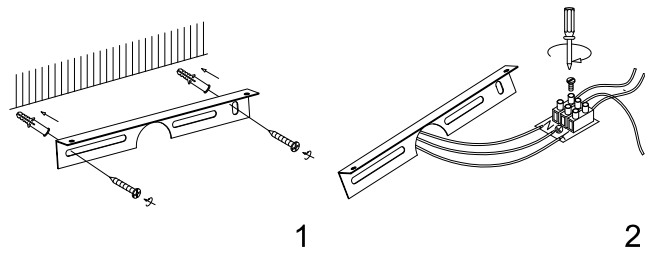

Instruction

MIR005WL-L16B

MAX 16W
1200 Lumen

Model: MIR005WL-L16B
Collection: Mirror
Series: Gleam

Wall Lamps