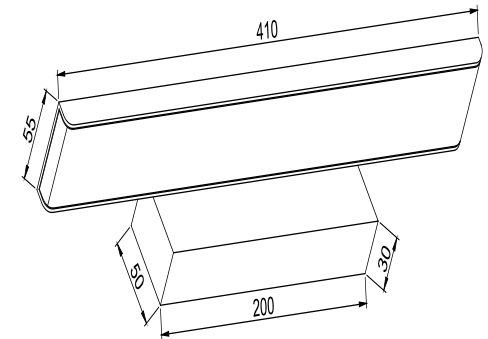

Instruction

MIR005WL-L16B

MAX 16W
1200 Lumen

Model: MIR005WL-L16B
Collection: Mirror
Series: Gleam

Wall Lamps