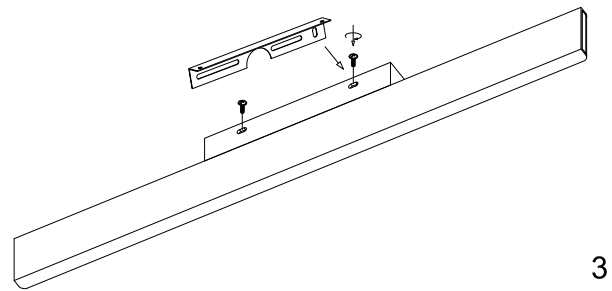

Instruction

MIR005WL-L16B

MAX 16W
1200 Lumen

Model: MIR005WL-L16B
Collection: Mirror
Series: Gleam

Wall Lamps