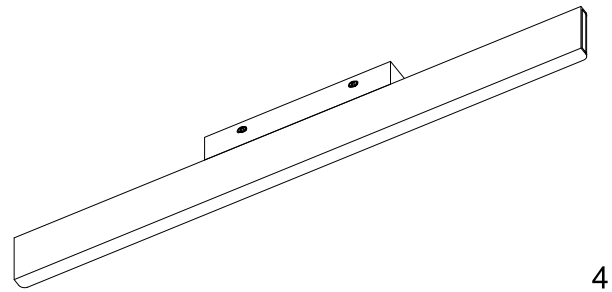

Instruction

MIR005WL-L16B

MAX 16W
1200 Lumen

Model: MIR005WL-L16B
Collection: Mirror
Series: Gleam

Wall Lamps