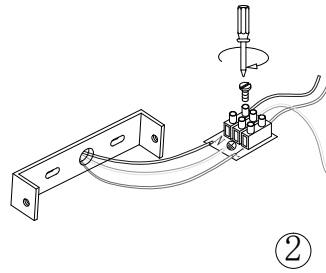

Instruction

MIR006WL-L8CH

MAX 8W
650 Lumen

Model: MIR006WL-L8CH
Collection: Mirror
Series: Glanz

Wall Lamps