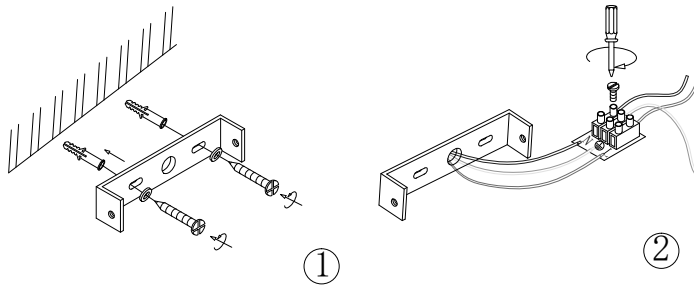

Instruction

MIR006WL-L8CH

MAX 8W
650 Lumen

Model: MIR006WL-L8CH
Collection: Mirror
Series: Glanz

Wall Lamps