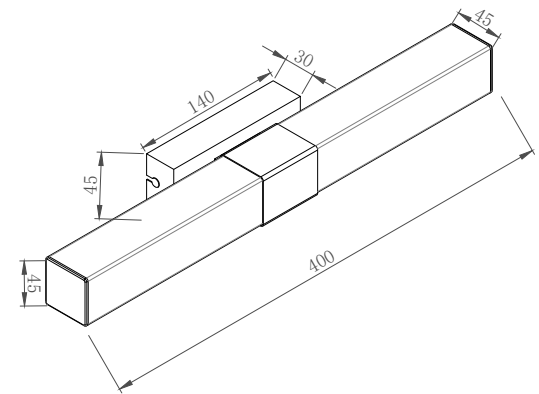

Instruction

MIR006WL-L8CH

MAX 8W
650 Lumen

Model: MIR006WL-L8CH
Collection: Mirror
Series: Glanz

Wall Lamps