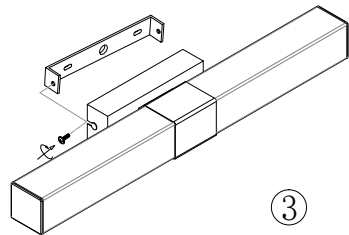

Instruction

MIR006WL-L8CH

MAX 8W
650 Lumen

Model: MIR006WL-L8CH
Collection: Mirror
Series: Glanz

Wall Lamps