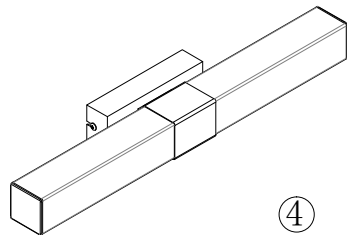

Instruction

MIR006WL-L8CH

MAX 8W
650 Lumen

Model: MIR006WL-L8CH
Collection: Mirror
Series: Glanz

Wall Lamps