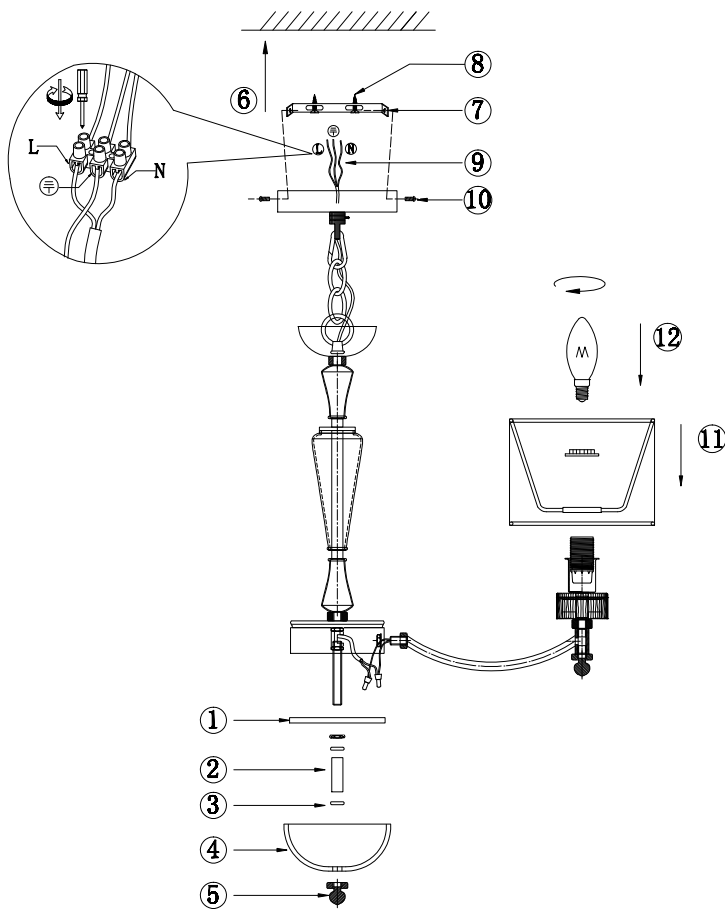

## MOD014CL-08N

8 x E14 (40W)

Model: MOD014CL-08N  
Collection: Modern  
Series: Alicante

Ceiling Lamps