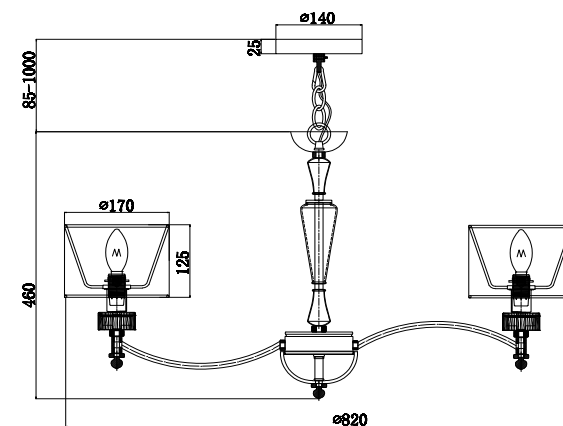

## MOD014CL-08N

8 x E14 (40W)

Model: MOD014CL-08N  
Collection: Modern  
Series: Alicante

Ceiling Lamps