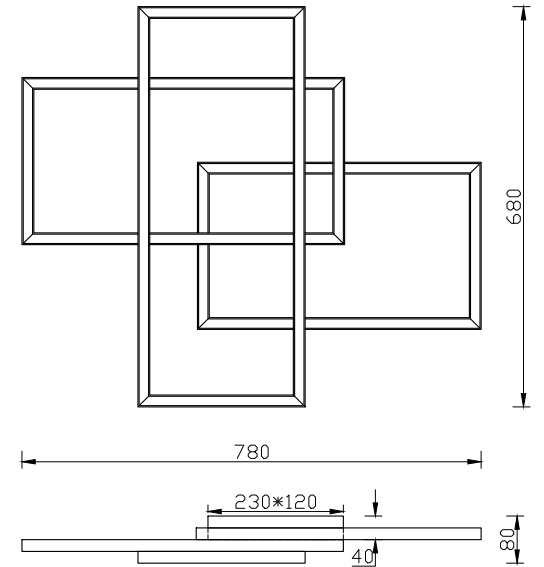

Instruction

MOD015CL-L80B

MAX 80W
3900 Lumen

Model: MOD015CL-L80B
Collection: Technical
Series: Line

Ceiling Lamps