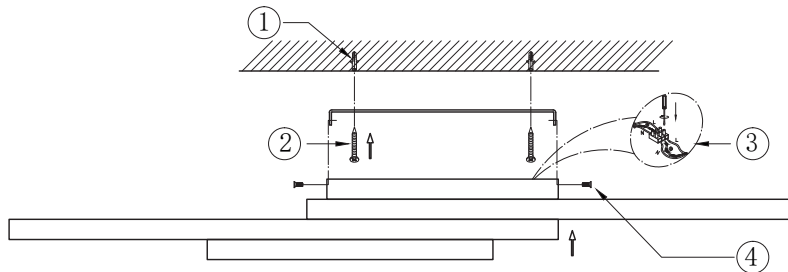

Instruction

MOD015CL-L80B

MAX 80W
3900 Lumen

Model: MOD015CL-L80B
Collection: Technical
Series: Line

Ceiling Lamps