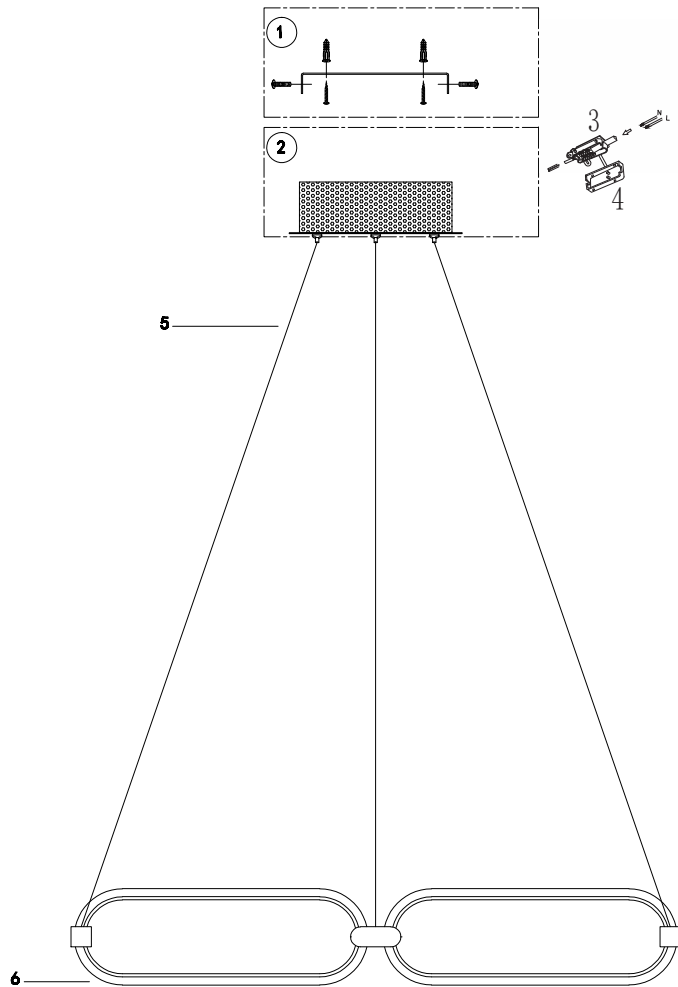

Instruction

MOD017PL-L50N

MAX 50W
3500 Lumen

Model: MOD017PL-L50N
Collection: Modern

Pendant Lamps