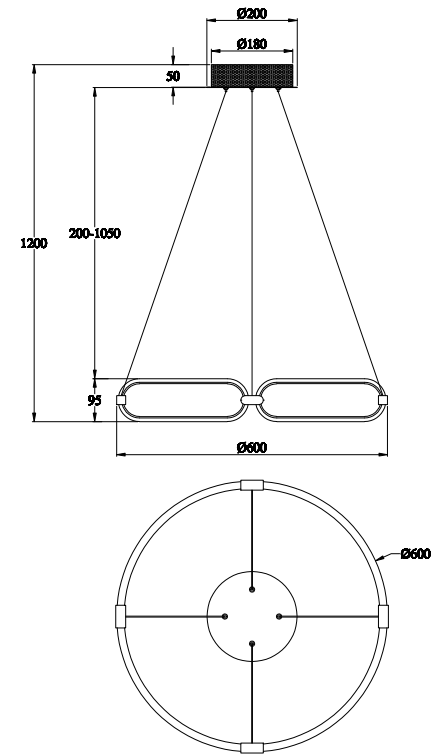

Instruction

MOD017PL-L50N

MAX 50W
3500 Lumen

Model: MOD017PL-L50N
Collection: Modern

Pendant Lamps