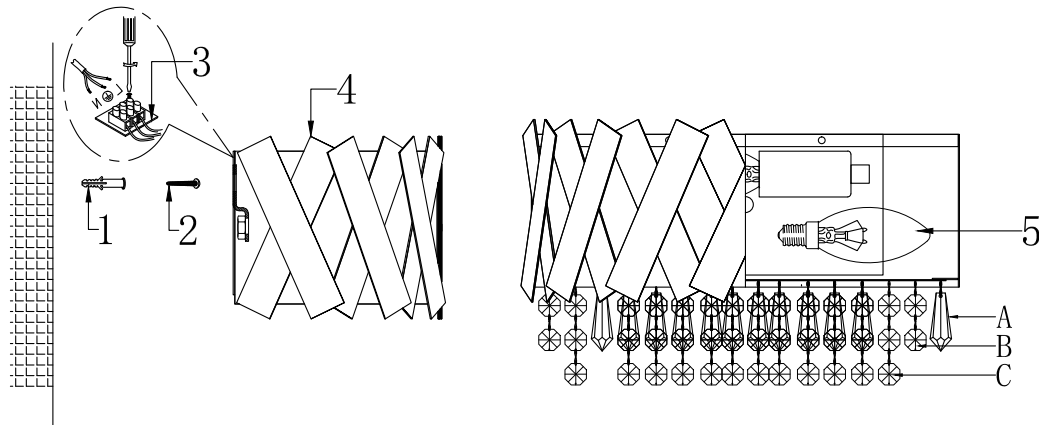

Instruction

MOD017WL-02BS

- A  30pcs
- B  30pcs
- C  30pcs

2 x E14 (40W)

Model: MOD017WL-02BS

Collection: Modern

Wall Lamps