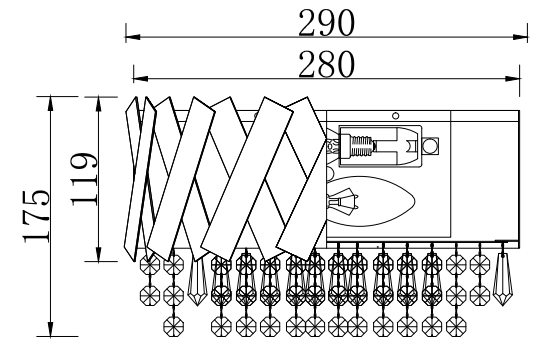

Instruction

MOD017WL-02BS

- A  30pcs
- B  30pcs
- C  30pcs

2 x E14 (40W)

Model: MOD017WL-02BS

Collection: Modern

Wall Lamps