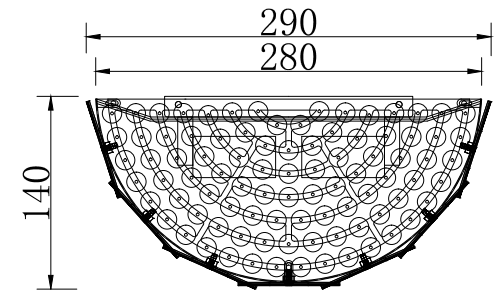

Instruction

MOD017WL-02BS

- A  30pcs
- B  30pcs
- C  30pcs

2 x E14 (40W)

Model: MOD017WL-02BS

Collection: Modern

Wall Lamps