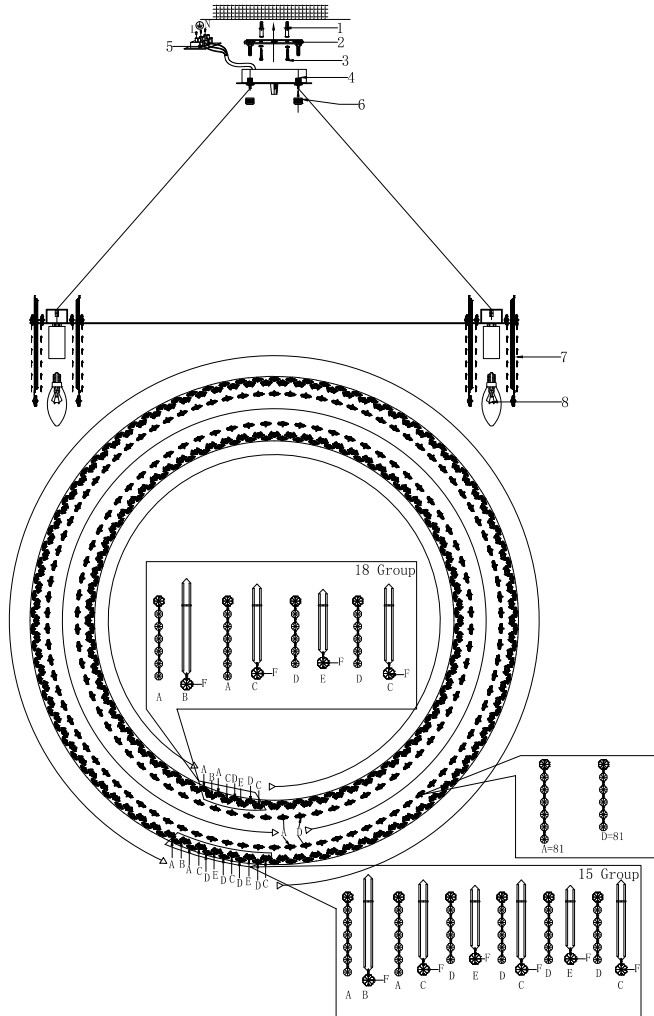

Instruction

MOD036PL-18N

18 x E14 (40W)

Model: MOD036PL-18N

Collection: Modern

Pendant Lamps