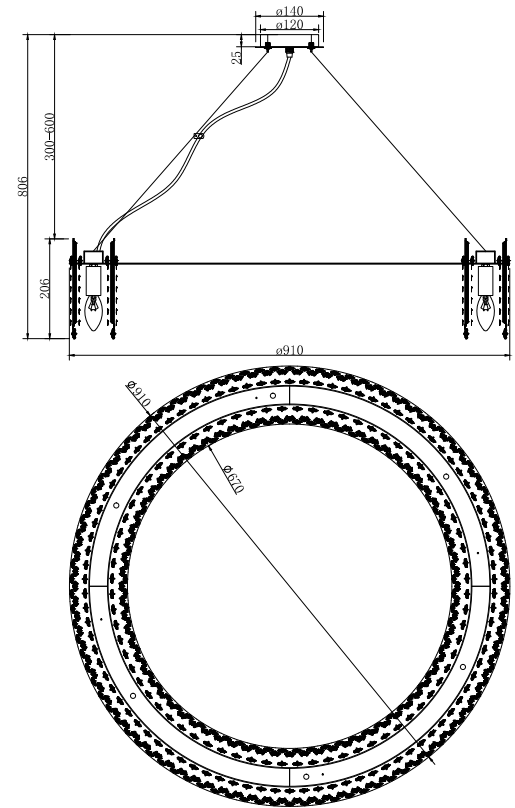

Instruction

MOD036PL-18N

18 x E14 (40W)

Model: MOD036PL-18N

Collection: Modern

Pendant Lamps