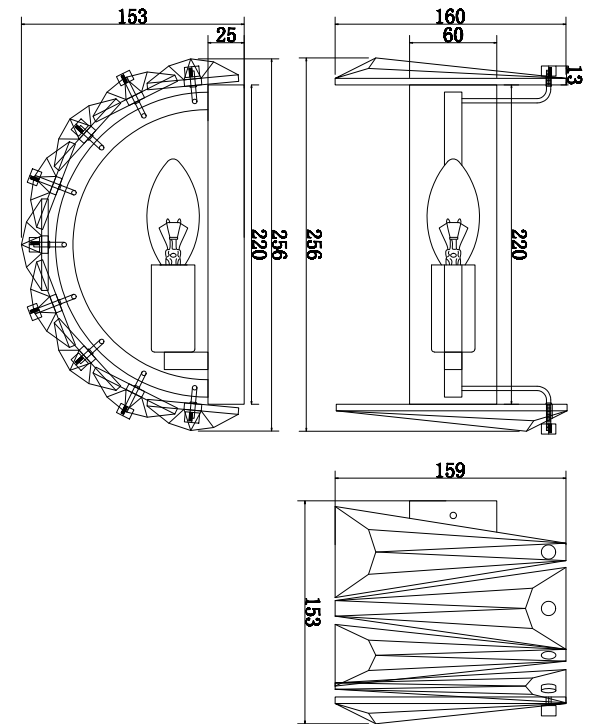

Instruction

MOD043WL-01G

1 x E14 (60W)

Model: MOD043WL-01G
Collection: Modern
Series: Puntos

Wall Lamps