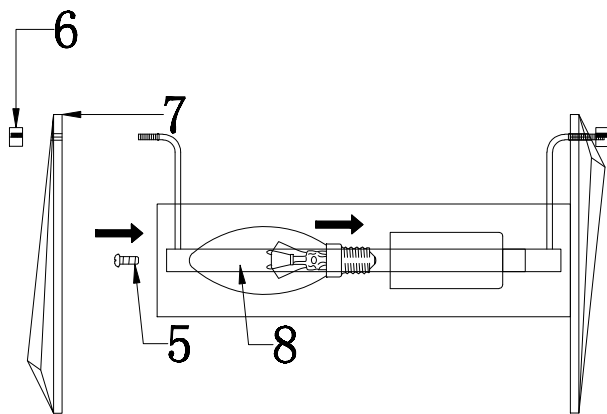

Instruction

MOD043WL-01G

1 x E14 (60W)

Model: MOD043WL-01G
Collection: Modern
Series: Puntos

Wall Lamps