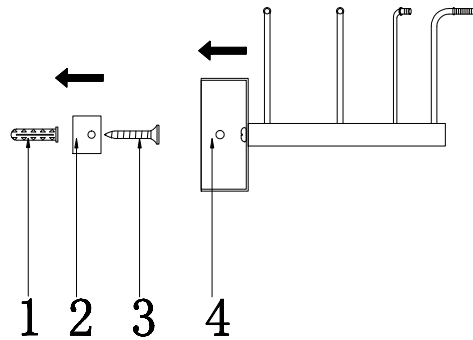

Instruction

MOD043WL-01G

1 x E14 (60W)

Model: MOD043WL-01G
Collection: Modern
Series: Puntos

Wall Lamps