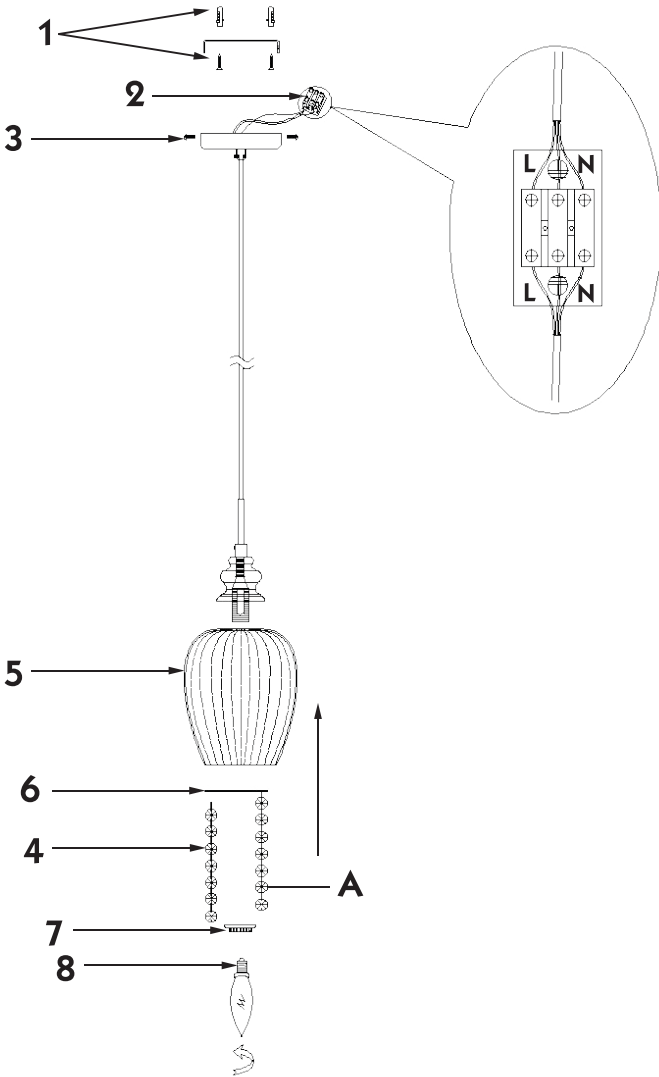

# Instruction

Collection: Modern  
Series: Blues  
Model: MOD044-PL-01-N  
Pendant lamp

A = 9

– Pendant lamp

1 x E14 (40w)

**MAYTONI**  
DECORATIVE LIGHTING

[www.maytoni.de](http://www.maytoni.de)