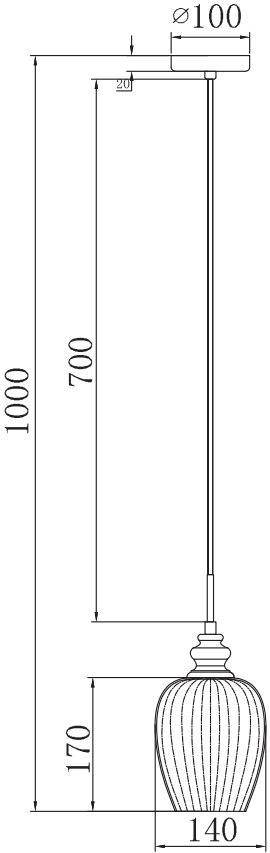

# Instruction

Collection: Modern  
Series: Blues  
Model: MOD044-PL-01-N  
Pendant lamp

A = 9

– Pendant lamp

1 x E14 (40w)

**MAYTONI**  
DECORATIVE LIGHTING

[www.maytoni.de](http://www.maytoni.de)