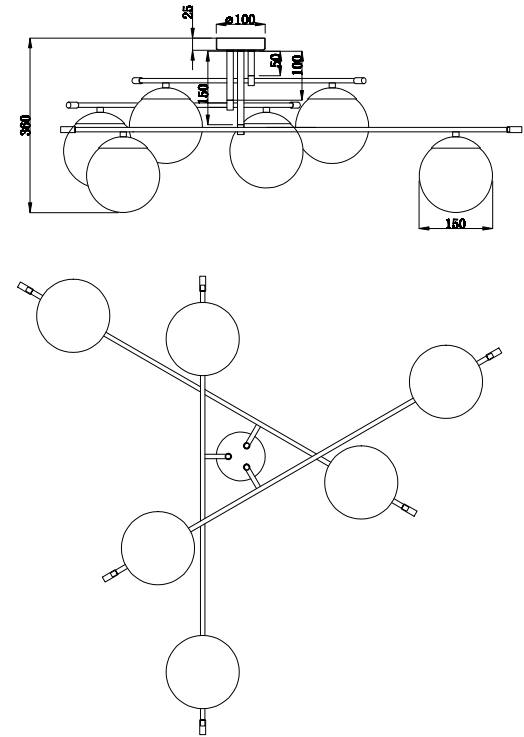

Instruction

MOD048CL-06G

6 x E14 (40W)

Model: MOD048CL-06G
Collection: Modern

Ceiling Lamps