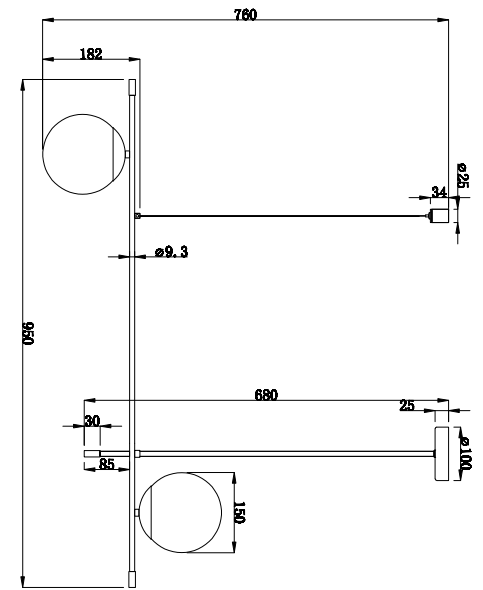

# Instruction

MOD048PL-02G

2 x E14 (40W)

Model: MOD048PL-02G

Collection: Modern

Pendant Lamps