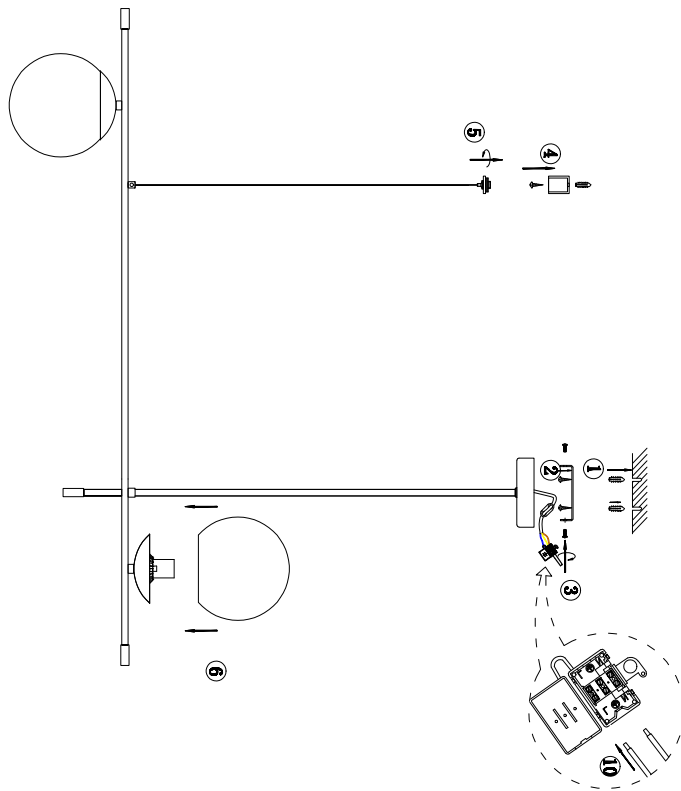

# Instruction

MOD048PL-02G

2 x E14 (40W)

Model: MOD048PL-02G

Collection: Modern

Pendant Lamps